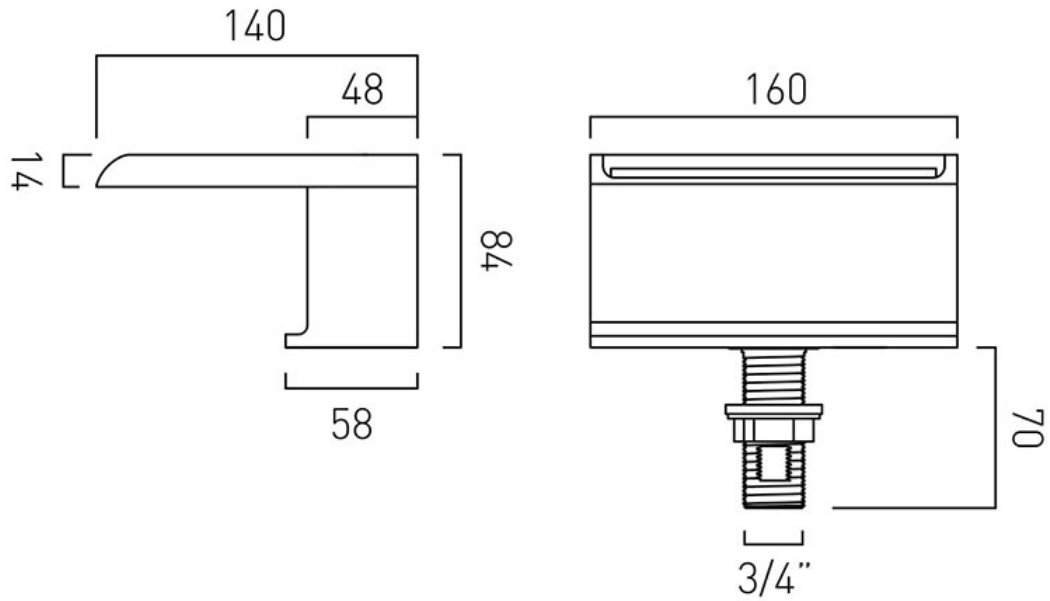

TECHNICAL DRAWING

COLLECTION: SYNERGIE

PRODUCT CODE: SYN-240D-CP

tel: 01934 744466
email: sales@vado.com
www.vado.com

where inspiration flows
taps | showering | accessories