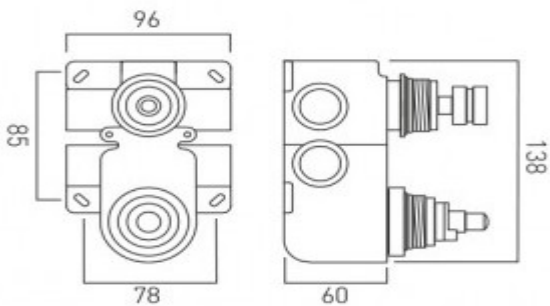

where inspiration flows
taps | showering | accessories

technical sheet
product code: TAB-048/2-CONC

technical drawing:

description: concealed 2 outlet, 2 handle
thermostatic shower valve
thermostatic cartridge V-001C-PLA
diverter cartridge FL-802-33/2MX
2 x 3/4" female inlets
2 x 3/4" female outlets
includes 3/4" - 1/2" adaptors
minimum operating pressure
0.2 bar LP (shower) 1.0 bar MP (bath)

finishes: brass

guarantee: 12 year guarantee

minimum operating pressure: 0.2 bar LP shower 1.0 bar MP bath