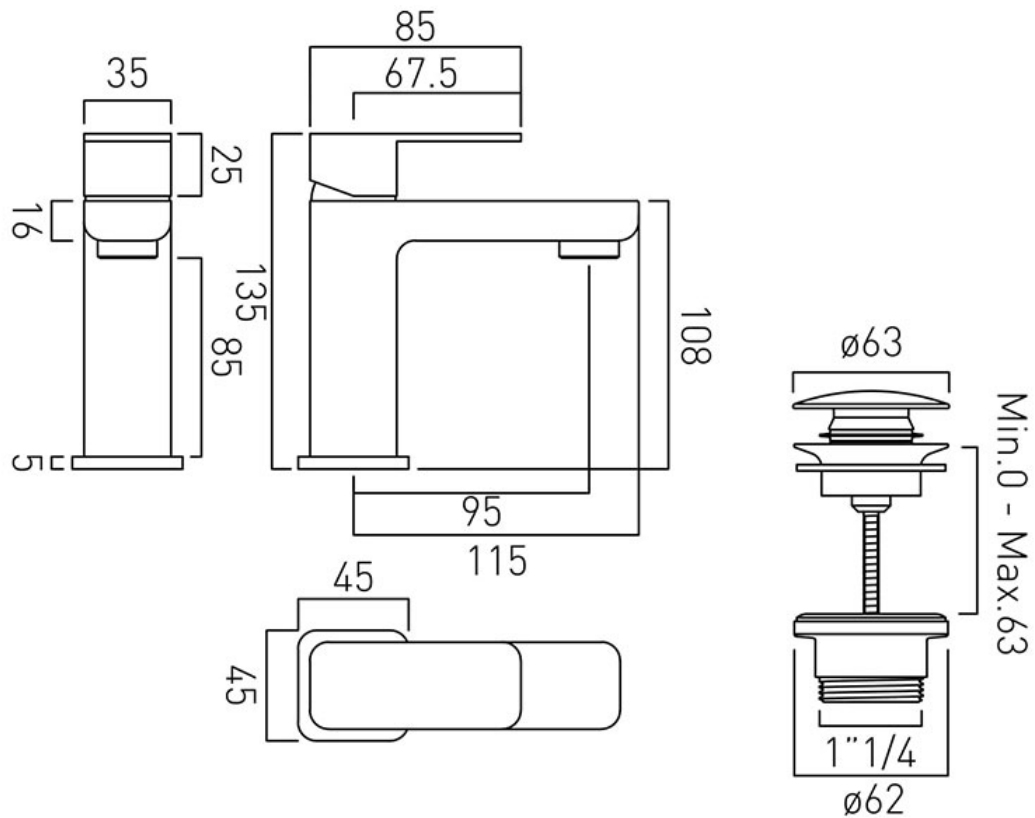

TECHNICAL DRAWING

COLLECTION: PHASE

PRODUCT CODE: PHA-200MF/CC-C/P

tel: 01934 744466
email: sales@vado.com
www.vado.com

where inspiration flows
taps | showering | accessories