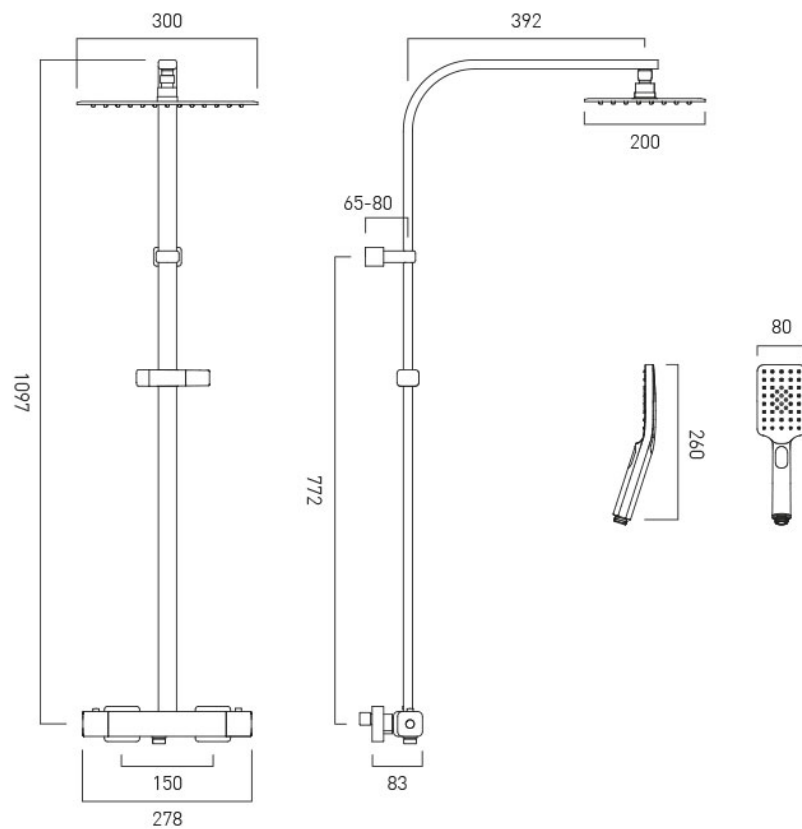

TECHNICAL DRAWING

COLLECTION: PHASE

PRODUCT CODE: PHA-149RRK-CP

tel: 01934 744466
email: sales@vado.com
www.vado.com

where inspiration flows
taps | showering | accessories