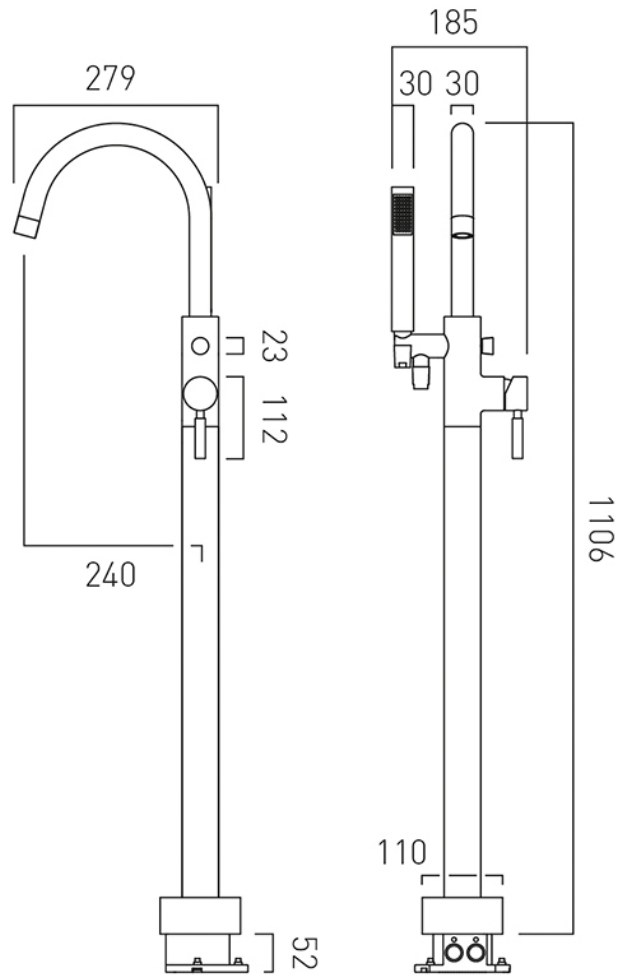

TECHNICAL DRAWING

COLLECTION: ORIGINS

PRODUCT CODE: ORI-233-CP

tel: 01934 744466
email: sales@vado.com
www.vado.com

where inspiration flows
taps | showering | accessories