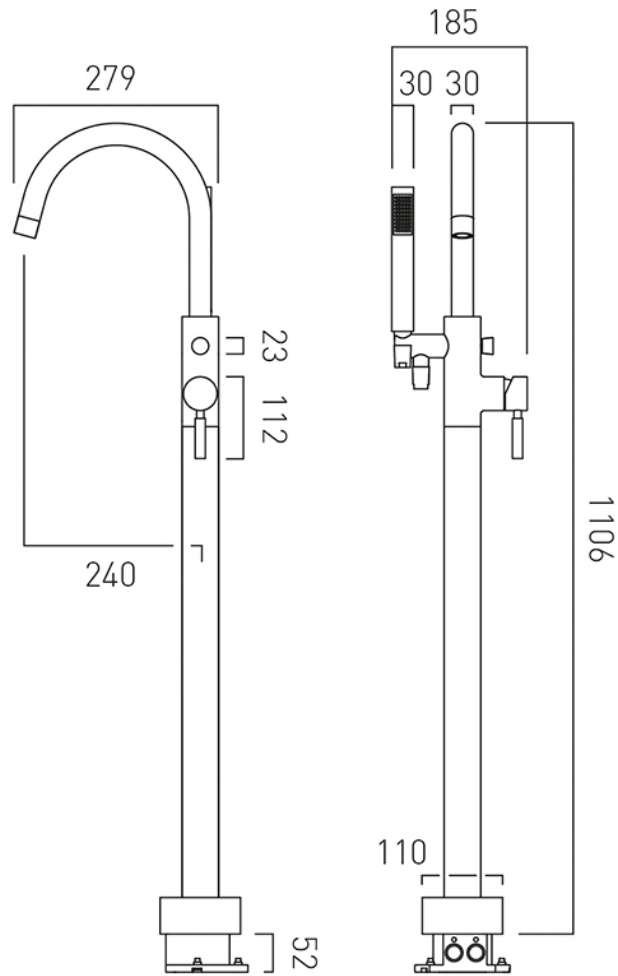

SPECIFICATION SHEET

COLLECTION: ORIGINS

PRODUCT CODE: ORI-233-CP

DESCRIPTION:

bath shower mixer
single lever
floor mounted
with water flow straightener
with Zoo single function shower kit
ceramic cartridge C-013-N40
2 x 1/2" female threaded connections
minimum operating pressure 1.0 bar MP

FINISH:

Chrome

FLOW REGULATOR:

FR-FLEXI/8-PLA

MINIMUM OPERATING PRESSURE:

1.0 bar MP

tel: 01934 744466
email: sales@vado.com
www.vado.com

where inspiration flows
taps | showering | accessories

TECHNICAL DRAWING

COLLECTION: ORIGINS

PRODUCT CODE: ORI-233-CP

tel: 01934 744466
email: sales@vado.com
www.vado.com

where inspiration flows
taps | showering | accessories