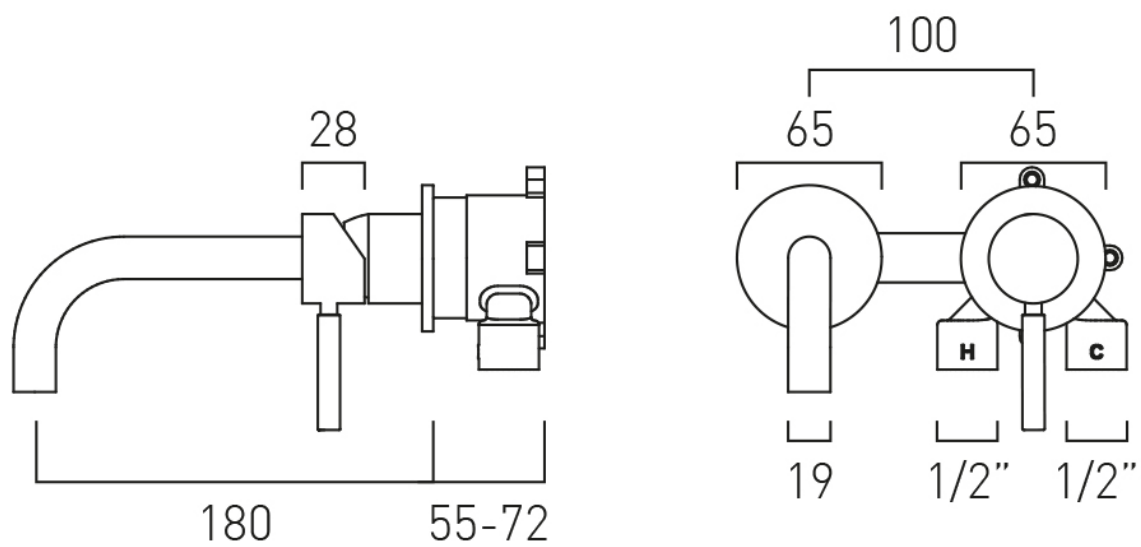

TECHNICAL DRAWING

COLLECTION: ORIGINS

PRODUCT CODE: ORI-209S/A-CP

tel: 01934 744466
email: sales@vado.com
www.vado.com

where inspiration flows
taps | showering | accessories