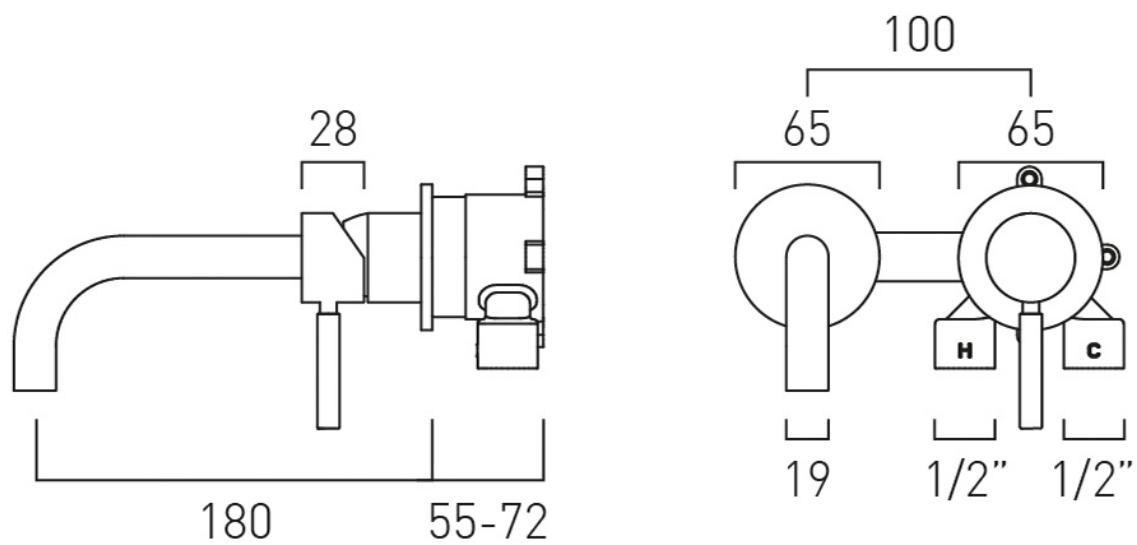

SPECIFICATION SHEET

COLLECTION: KNURLED ACCENTS

PRODUCT CODE: ORI-209S/A-CPK

DESCRIPTION:

slimline Knurled Accents 2 hole basin mixer
single lever, wall mounted with water flow aerator
ceramic cartridge CAR-K35B
2 x 1/2" inlets
min-max wall mount 55-72mm
tile-to mortar guard included
wall mount drill hole diameters:
spout 40-48mm handle 45-48mm
minimum operating pressure 0.2 bar LP
when installing below 1.0 bar pressure, removal of
the flow regulator is required

FINISH:

Chrome

FLOW REGULATOR:

5 l/m flow regulator fitted as standard

MINIMUM OPERATING PRESSURE:

0.2 bar LP

FLOW RATE AT 3.0 BAR FLOW PRESSURE:

4.9 l/m

tel: 01934 744466
email: sales@vado.com
www.vado.com

where inspiration flows
taps | showering | accessories

TECHNICAL DRAWING

COLLECTION: KNURLED ACCENTS

PRODUCT CODE: ORI-209S/A-CPK

tel: 01934 744466
email: sales@vado.com
www.vado.com