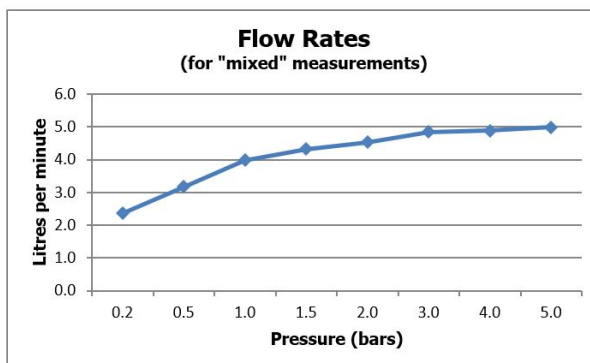

SPECIFICATION SHEET

COLLECTION: KNURLED ACCENTS

PRODUCT CODE: ORI-209S/A-CPK

DESCRIPTION:

slimline Knurled Accents 2 hole basin mixer
single lever, wall mounted with water flow aerator
ceramic cartridge CAR-K35B
2 x 1/2" inlets
min-max wall mount 55-72mm
tile-to mortar guard included
wall mount drill hole diameters:
spout 40-48mm handle 45-48mm
minimum operating pressure 0.2 bar LP
when installing below 1.0 bar pressure, removal of
the flow regulator is required

FINISH:

Chrome

FLOW REGULATOR:

5 l/m flow regulator fitted as standard

MINIMUM OPERATING PRESSURE:

0.2 bar LP

FLOW RATE AT 3.0 BAR FLOW PRESSURE:

4.9 l/m