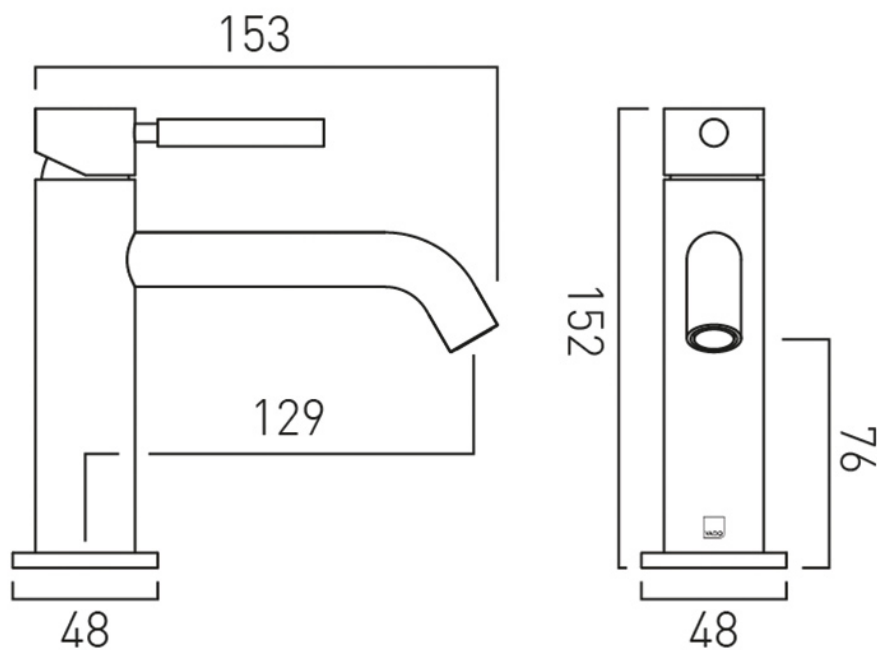

TECHNICAL DRAWING

COLLECTION: KNURLED ACCENTS

PRODUCT CODE: ORI-200/SB-CPK

tel: 01934 744466
email: sales@vado.com
www.vado.com

where inspiration flows
taps | showering | accessories