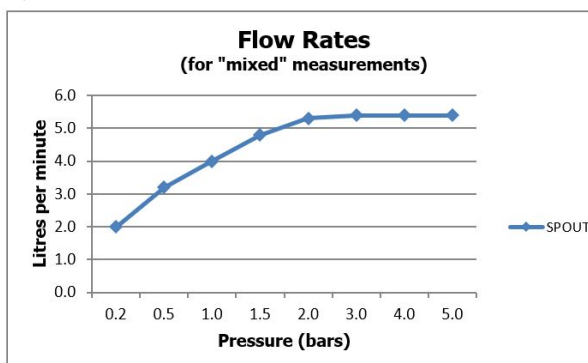

SPECIFICATION SHEET

COLLECTION: KNURLED ACCENTS

PRODUCT CODE: ORI-200/SB-CPK

DESCRIPTION:

slimline Knurled Accents mono basin mixer
single lever, deck mounted, smooth bodied
without universal basin waste
with water flow aerator
ceramic cartridge C-010-N25
2 x 1/2" nut x 400mm fl exipipe connections
deck mount drill hole diameter 35mm
minimum operating pressure 1.0 bar MP

FINISH:

Chrome

FLOW REGULATOR:

5 l/m flow regulator fitted as standard

MINIMUM OPERATING PRESSURE:

1.0 bar MP

FLOW RATE AT 3.0 BAR FLOW PRESSURE:

5 l/min