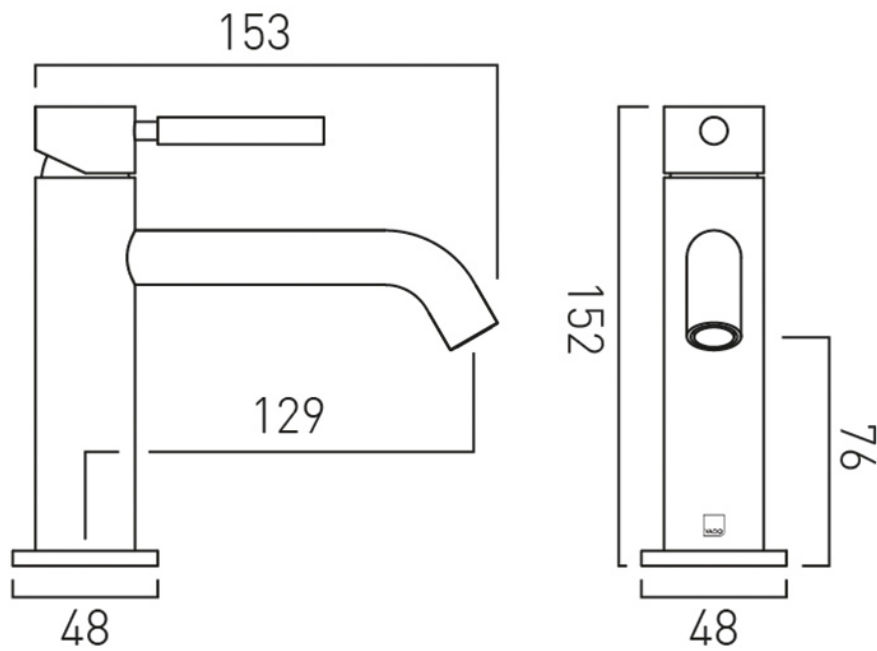

SPECIFICATION SHEET

COLLECTION: KNURLED ACCENTS

PRODUCT CODE: ORI-200/SB-CPK

DESCRIPTION:

slimline Knurled Accents mono basin mixer
single lever, deck mounted, smooth bodied
without universal basin waste
with water flow aerator
ceramic cartridge C-010-N25
2 x 1/2" nut x 400mm fl exipipe connections
deck mount drill hole diameter 35mm
minimum operating pressure 1.0 bar MP

FINISH:

Chrome

FLOW REGULATOR:

5 l/m flow regulator fitted as standard

MINIMUM OPERATING PRESSURE:

1.0 bar MP

FLOW RATE AT 3.0 BAR FLOW PRESSURE:

5 l/min

tel: 01934 744466
email: sales@vado.com
www.vado.com

where inspiration flows
taps | showering | accessories

TECHNICAL DRAWING

COLLECTION: KNURLED ACCENTS

PRODUCT CODE: ORI-200/SB-CPK

tel: 01934 744466
email: sales@vado.com
www.vado.com