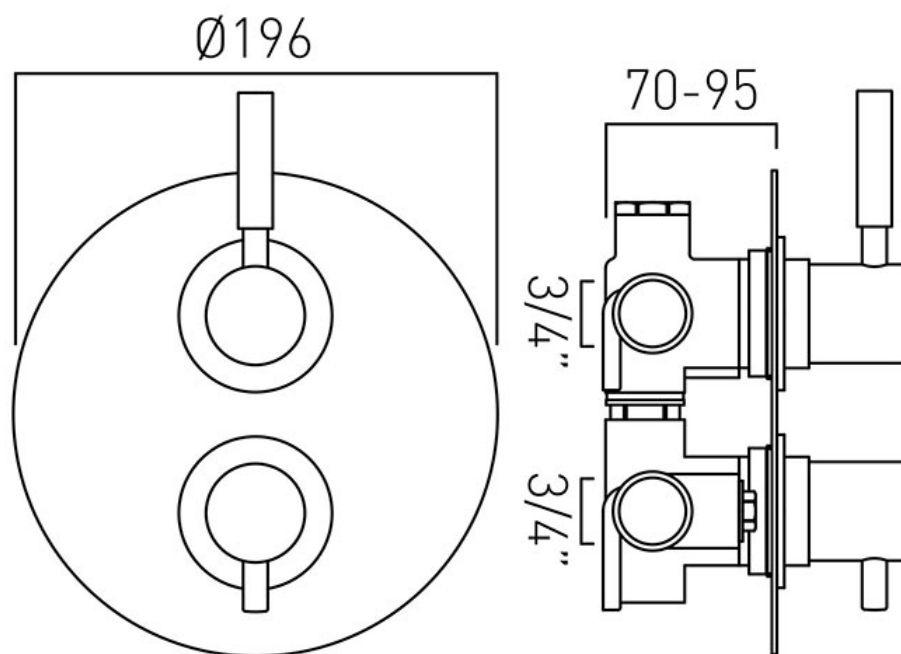

TECHNICAL DRAWING

COLLECTION: ORIGINS

PRODUCT CODE: ORI-148D/2-C/P

tel: 01934 744466
email: sales@vado.com
www.vado.com

where inspiration flows
taps | showering | accessories