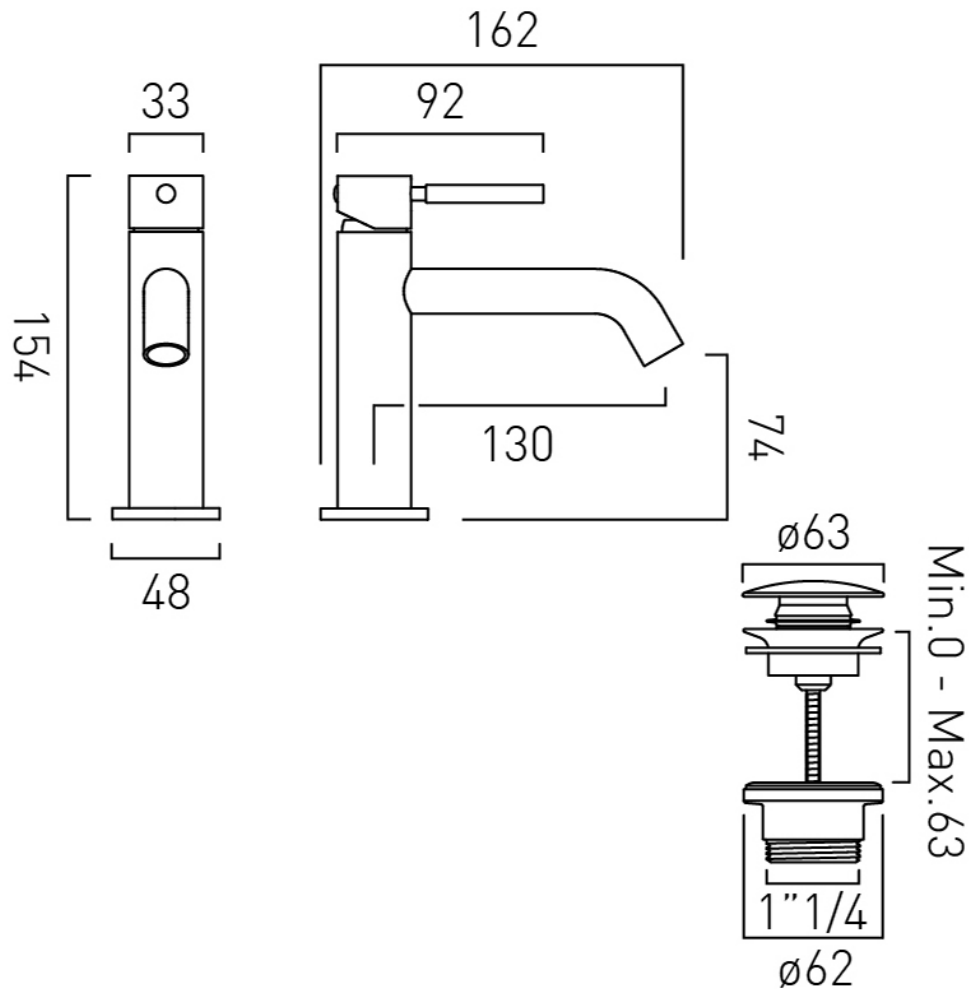

TECHNICAL DRAWING

COLLECTION: OMIKA

PRODUCT CODE: OMI-300/CC-CP

tel: 01934 744466
email: sales@vado.com
www.vado.com

where inspiration flows
taps | showering | accessories