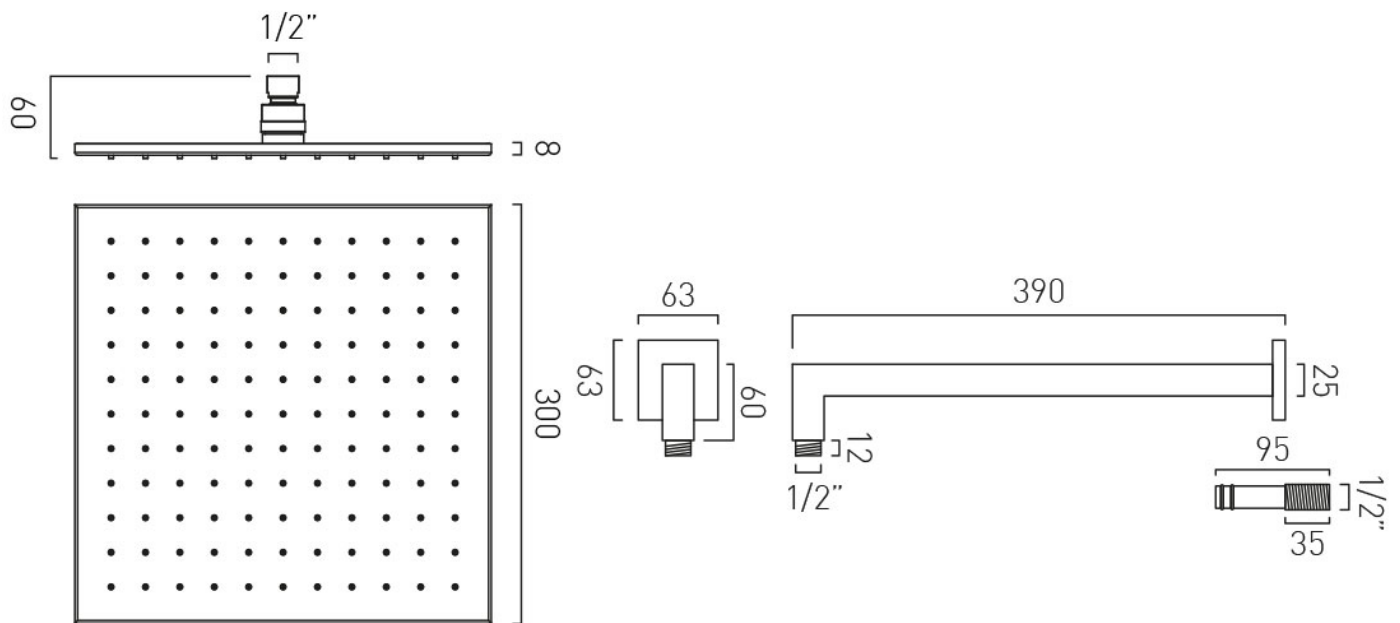

# TECHNICAL DRAWING

**COLLECTION:** NEBULA

**PRODUCT CODE:** NEB-SQ/30-SA-CP

tel: 01934 744466  
email: sales@vado.com  
www.vado.com

**where inspiration flows**  
taps | showering | accessories