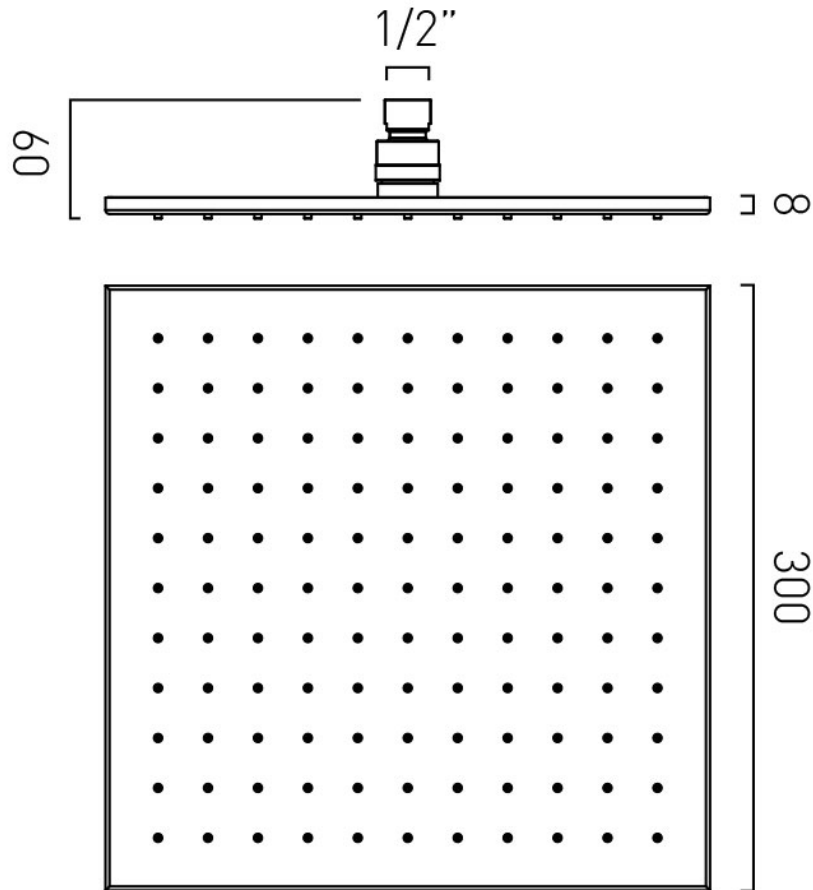

TECHNICAL DRAWING

COLLECTION: NEBULA

PRODUCT CODE: NEB-SQ/30-CP

tel: 01934 744466
email: sales@vado.com
www.vado.com

where inspiration flows
taps | showering | accessories