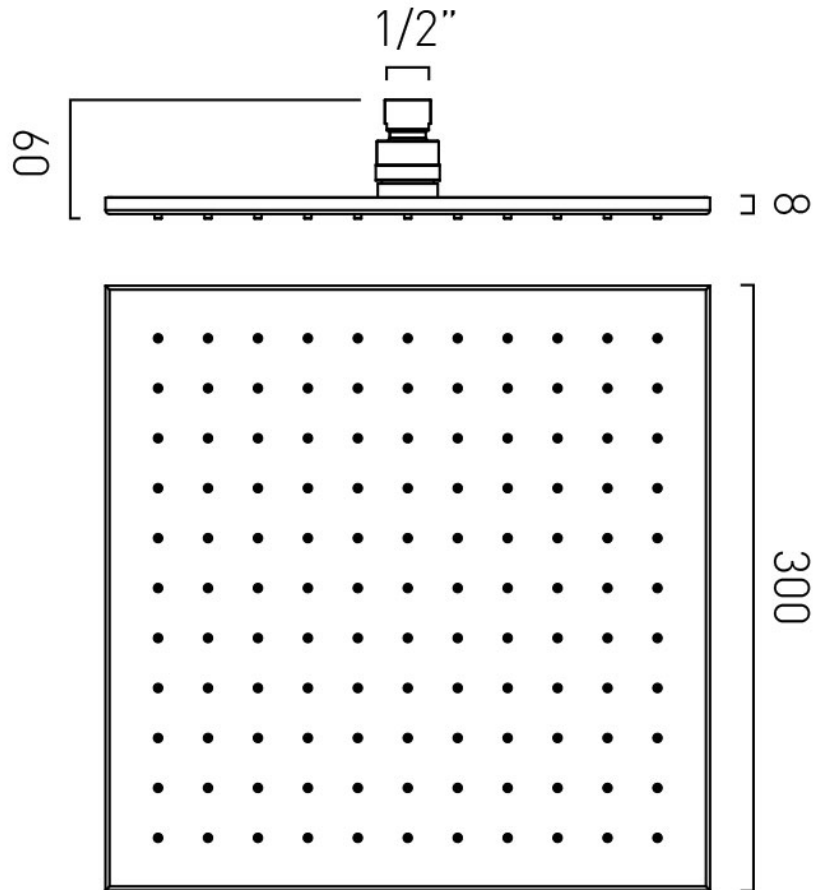

SPECIFICATION SHEET

COLLECTION: NEBULA

PRODUCT CODE: NEB-SQ/30-CP

DESCRIPTION:

Nebula
square single function shower head
1/2" female inlet
300mm (12")
minimum operating pressure 0.2 bar LP

FINISH:

Chrome

MINIMUM OPERATING PRESSURE:

1.0 bar MP

tel: 01934 744466
email: sales@vado.com
www.vado.com

where inspiration flows
taps | showering | accessories

TECHNICAL DRAWING

COLLECTION: NEBULA

PRODUCT CODE: NEB-SQ/30-CP

tel: 01934 744466
email: sales@vado.com
www.vado.com