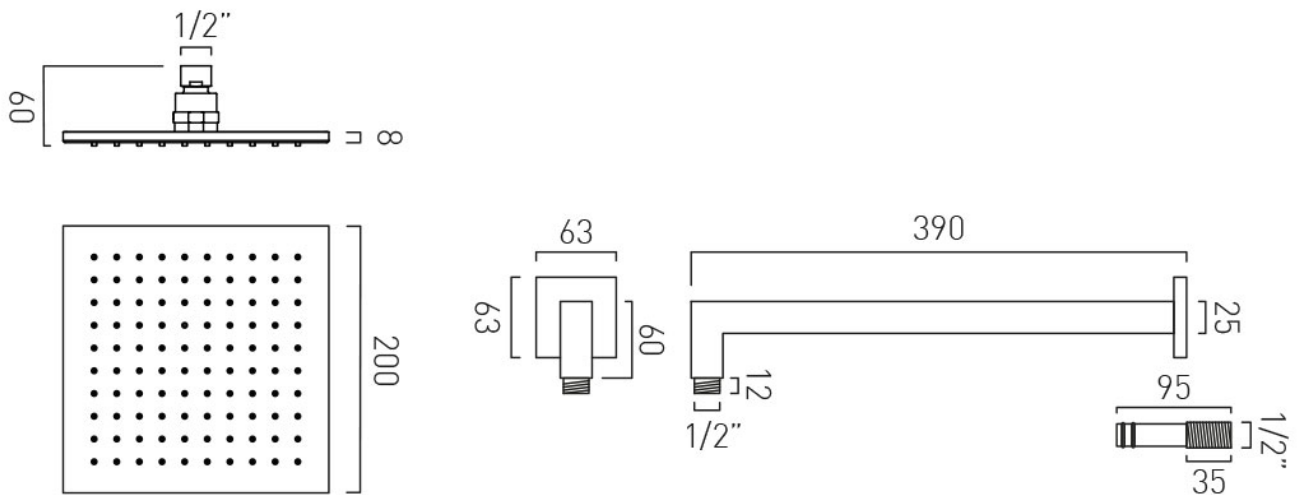

TECHNICAL DRAWING

COLLECTION: NEBULA

PRODUCT CODE: NEB-SQ/20-SA-CP

tel: 01934 744466
email: sales@vado.com
www.vado.com

where inspiration flows
taps | showering | accessories