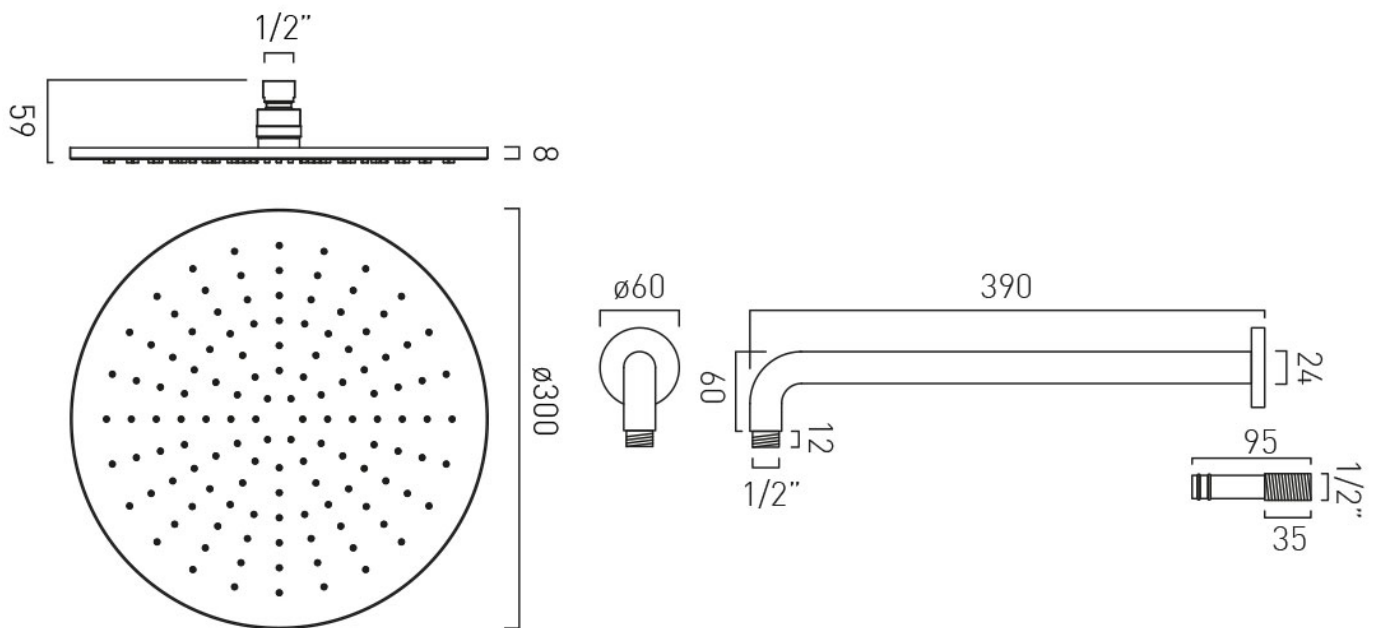

TECHNICAL DRAWING

COLLECTION: NEBULA

PRODUCT CODE: NEB-R0/30-SA-CP

tel: 01934 744466
email: sales@vado.com
www.vado.com

where inspiration flows
taps | showering | accessories