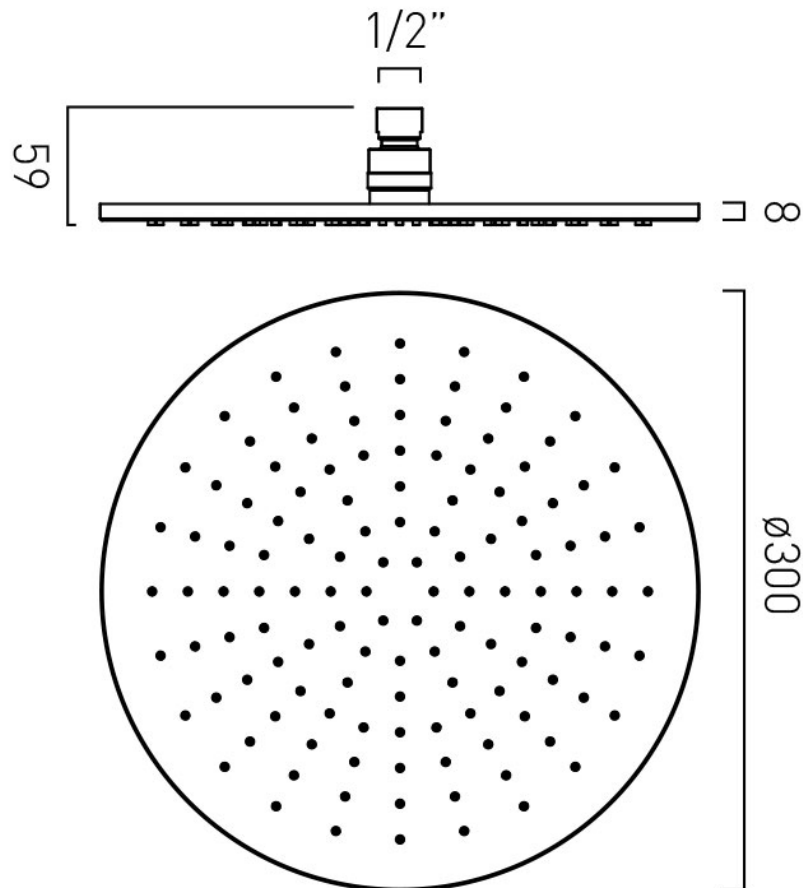

SPECIFICATION SHEET

COLLECTION: NEBULA

PRODUCT CODE: NEB-R0/30-CP

DESCRIPTION:

Nebula
round single function shower head
1/2" female inlet
300mm (12")
minimum operating pressure 0.2 bar LP

FINISH:

Chrome

MINIMUM OPERATING PRESSURE:

1.0 bar MP

tel: 01934 744466
email: sales@vado.com
www.vado.com

where inspiration flows
taps | showering | accessories

TECHNICAL DRAWING

COLLECTION: NEBULA

PRODUCT CODE: NEB-R0/30-CP

tel: 01934 744466
email: sales@vado.com
www.vado.com