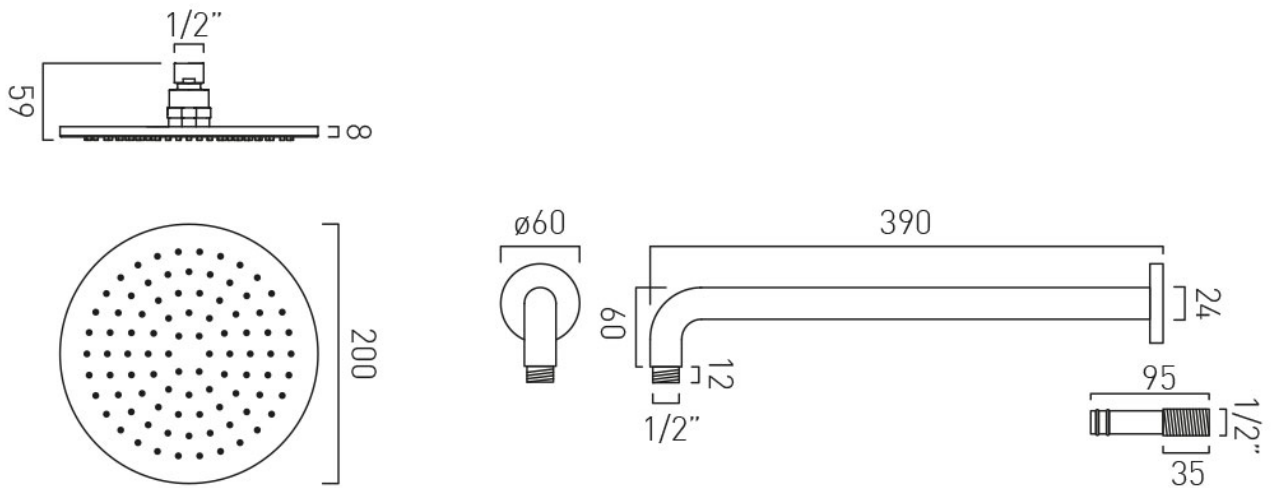

TECHNICAL DRAWING

COLLECTION: NEBULA

PRODUCT CODE: NEB-R0/20-SA-CP

tel: 01934 744466
email: sales@vado.com
www.vado.com

where inspiration flows
taps | showering | accessories