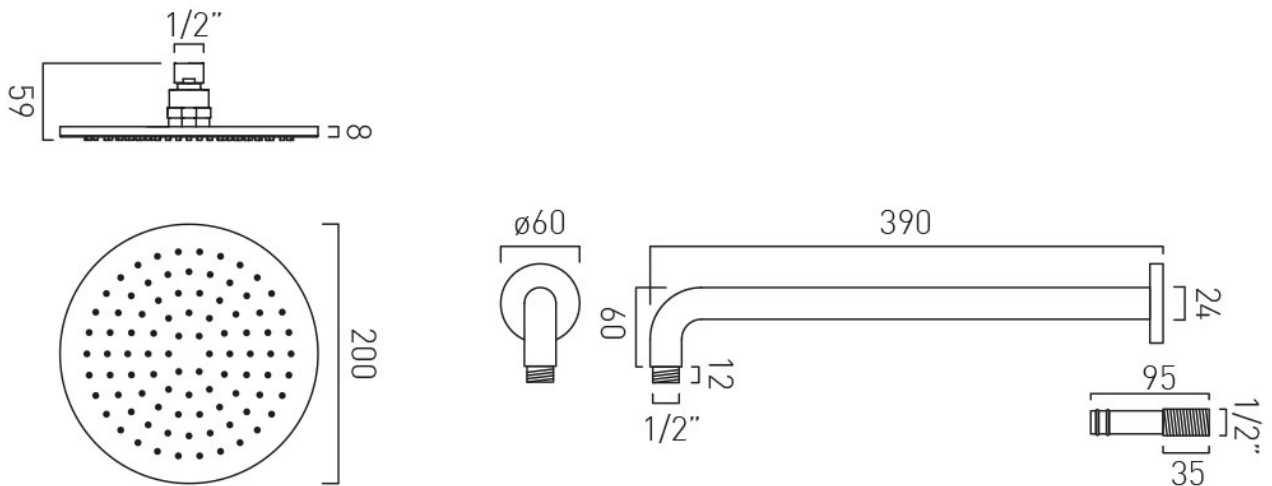

# SPECIFICATION SHEET

**COLLECTION:** NEBULA

**PRODUCT CODE:** NEB-R0/20-SA-CP

**DESCRIPTION:**

Nebula  
round single function shower head  
with shower arm  
wall mounted  
200mm (8") diameter  
minimum operating pressure 0.2 bar LP

**FINISH:**

Chrome

**MINIMUM OPERATING PRESSURE:**

0.2 bar LP

tel: 01934 744466  
email: [sales@vado.com](mailto:sales@vado.com)  
[www.vado.com](http://www.vado.com)

**where inspiration flows**  
taps | showering | accessories

# TECHNICAL DRAWING

**COLLECTION:** NEBULA

**PRODUCT CODE:** NEB-R0/20-SA-CP

tel: 01934 744466  
email: sales@vado.com  
www.vado.com

**where inspiration flows**  
taps | showering | accessories