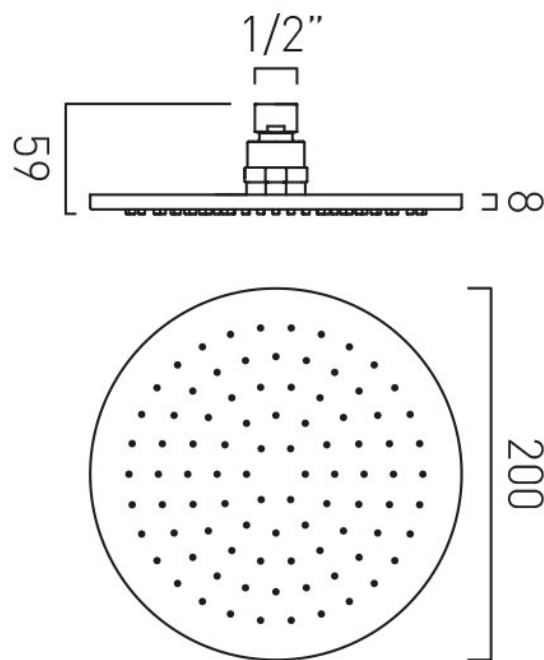

TECHNICAL DRAWING

COLLECTION: NEBULA

PRODUCT CODE: NEB-R0/20-CP

tel: 01934 744466
email: sales@vado.com
www.vado.com

where inspiration flows
taps | showering | accessories