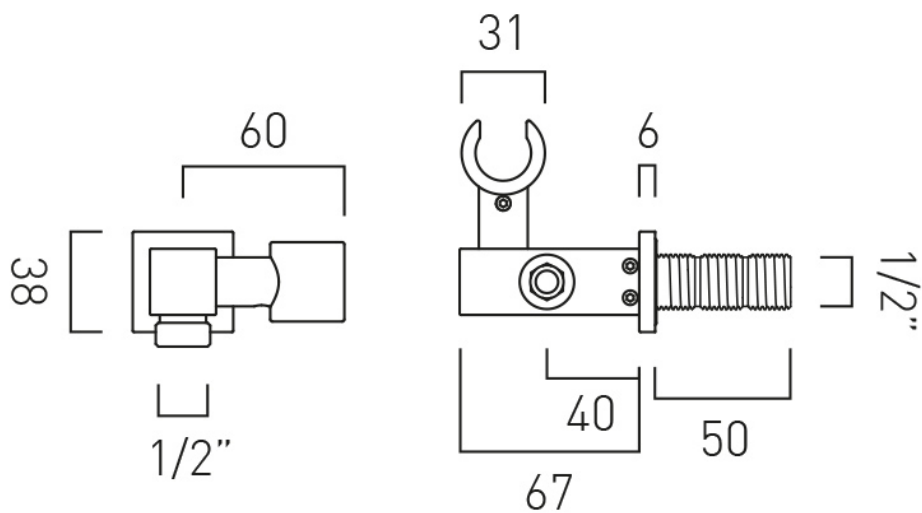

TECHNICAL DRAWING

COLLECTION:

PRODUCT CODE: MIX-WE02-C/P

tel: 01934 744466
email: sales@vado.com
www.vado.com

where inspiration flows
taps | showering | accessories