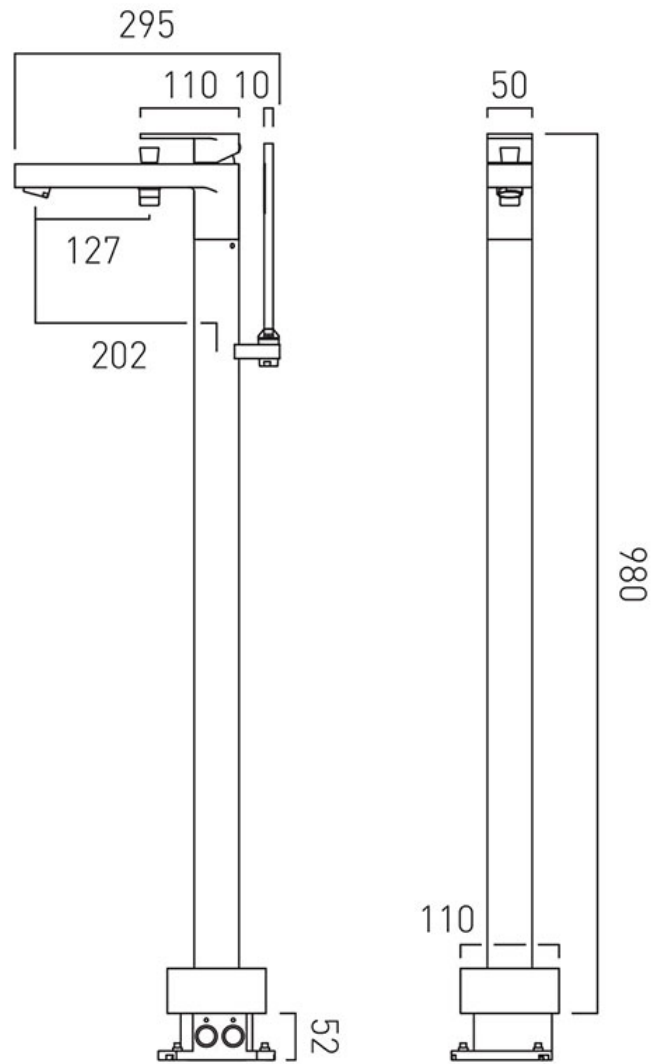

TECHNICAL DRAWING

COLLECTION: LIFE

PRODUCT CODE: LIF-233-CP

tel: 01934 744466
email: sales@vado.com
www.vado.com

where inspiration flows
taps | showering | accessories