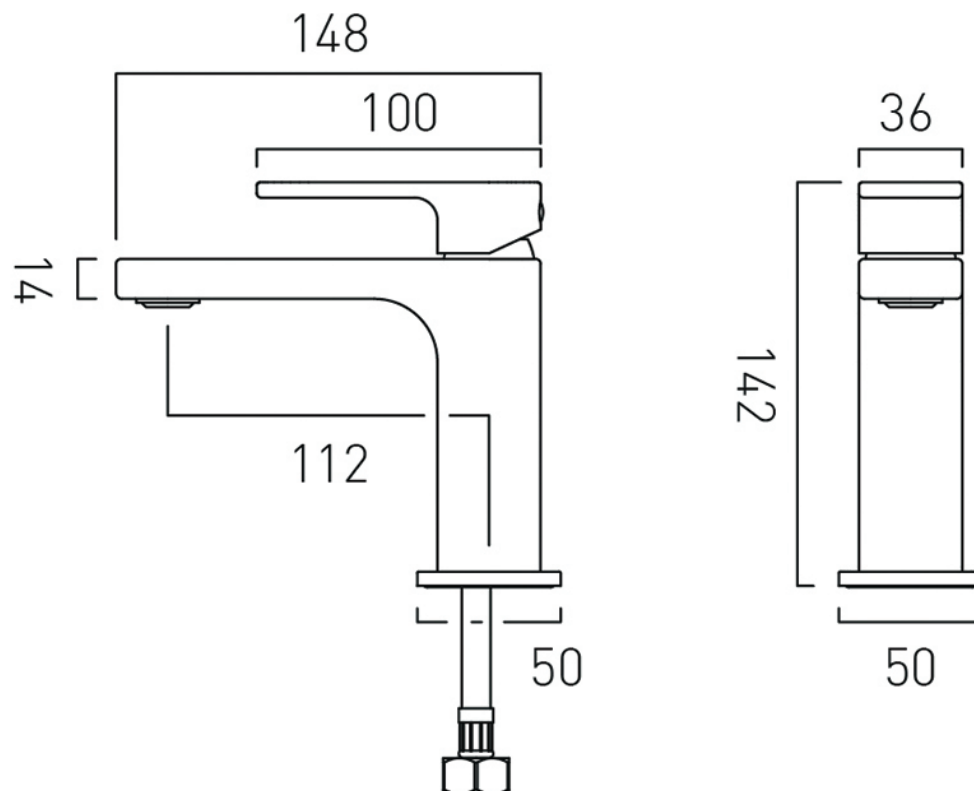

TECHNICAL DRAWING

COLLECTION: LIFE

PRODUCT CODE: LIF-200/SB-CP

tel: 01934 744466
email: sales@vado.com
www.vado.com

where inspiration flows
taps | showering | accessories