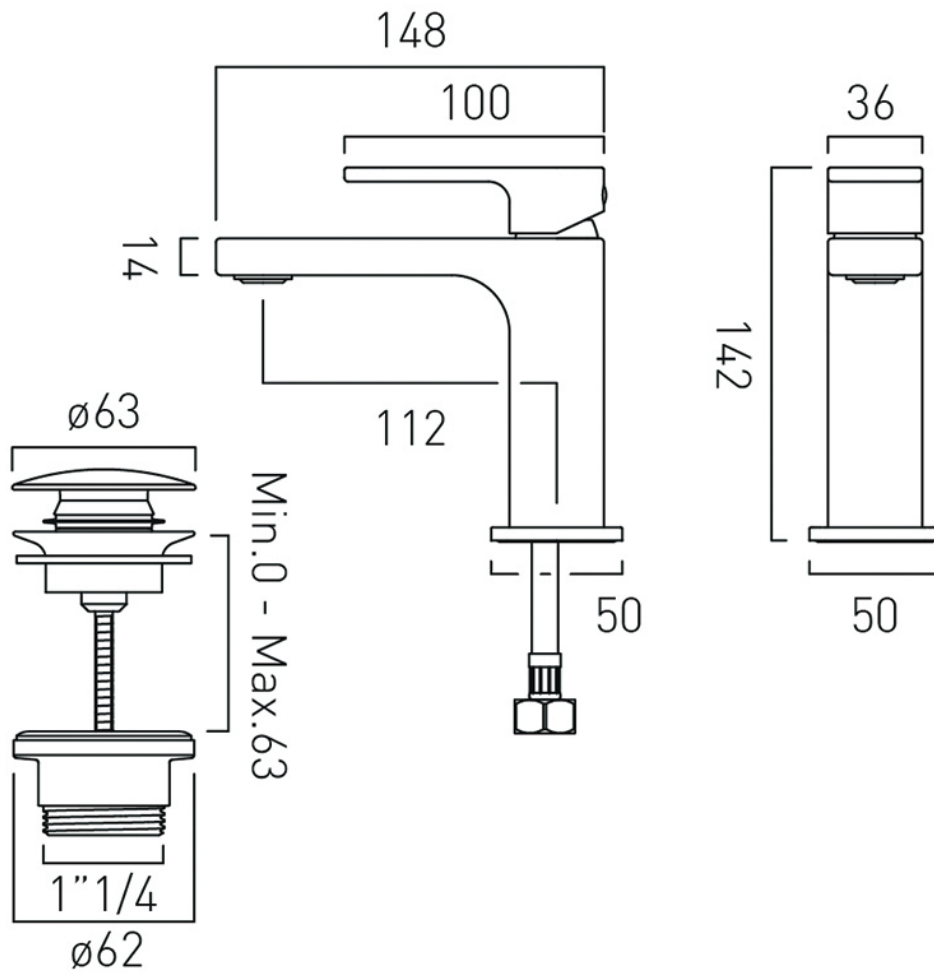

TECHNICAL DRAWING

COLLECTION: LIFE

PRODUCT CODE: LIF-200/CC-CP

tel: 01934 744466
email: sales@vado.com
www.vado.com

where inspiration flows
taps | showering | accessories