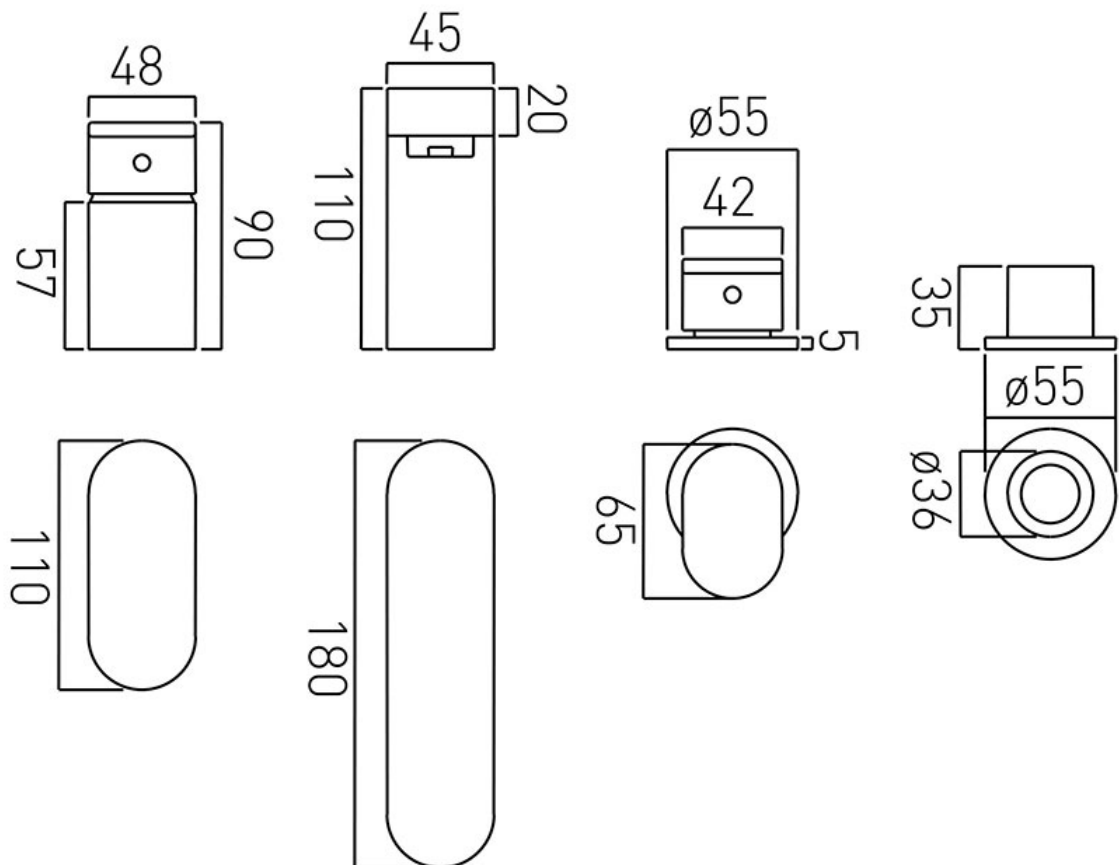

TECHNICAL DRAWING

COLLECTION: LIFE

PRODUCT CODE: LIF-132-C/P

tel: 01934 744466
email: sales@vado.com
www.vado.com

where inspiration flows
taps | showering | accessories