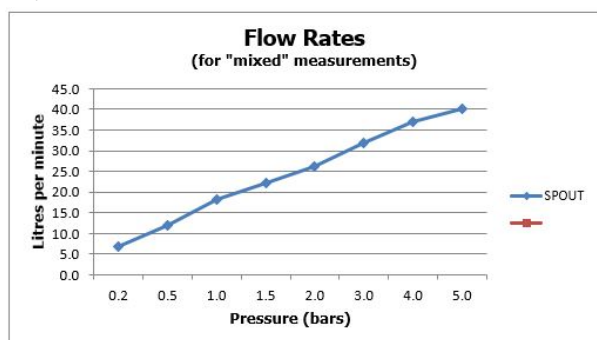

SPECIFICATION SHEET

COLLECTION: NOTION

PRODUCT CODE: IND-T148/2-NOT-BRN

FINISH:

Brushed Nickel

MINIMUM OPERATING PRESSURE:

0.2 bar LP (shower) 1.0 bar MP (bath)

FLOW RATE AT 3.0 BAR FLOW PRESSURE:

32 l/min

tel: 01934 744466
email: sales@vado.com
www.vado.com

where inspiration flows
taps | showering | accessories

TECHNICAL DRAWING

COLLECTION: NOTION

PRODUCT CODE: IND-T148/2-NOT-BRN

tel: 01934 744466
email: sales@vado.com
www.vado.com