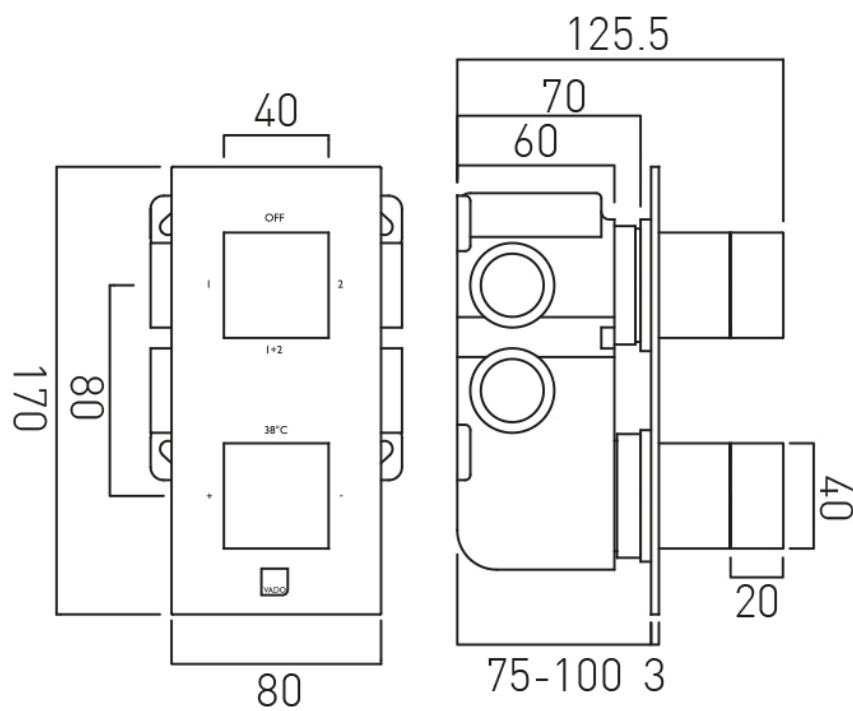

SPECIFICATION SHEET

COLLECTION: NOTION

PRODUCT CODE: IND-T148/2-NOT-BRN

FINISH:

Brushed Nickel

MINIMUM OPERATING PRESSURE:

0.2 bar LP (shower) 1.0 bar MP (bath)

FLOW RATE AT 3.0 BAR FLOW PRESSURE:

32 l/min

tel: 01934 744466
email: sales@vado.com
www.vado.com

where inspiration flows
taps | showering | accessories

TECHNICAL DRAWING

COLLECTION: NOTION

PRODUCT CODE: IND-T148/2-NOT-BRN

tel: 01934 744466
email: sales@vado.com
www.vado.com