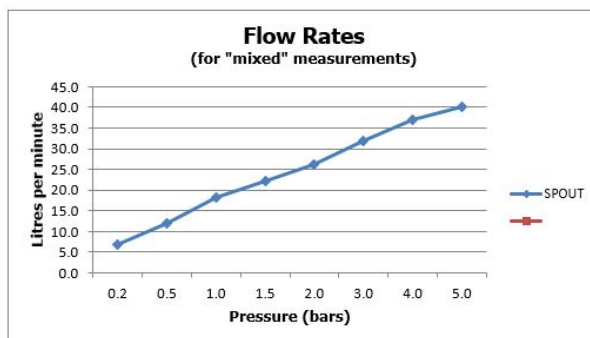

## DESCRIPTION:

Tablet Notion vertical concealed 2 outlet 2 handle thermostatic shower valve with all-flow function wall mounted  
thermostatic cartridge V-001C-PLA  
diverter cartridge TAB-001G-DIV  
2 x 3/4" female inlets  
2 x 3/4" female outlets  
includes 3/4" - 1/2" adaptors  
supplied with mortar/tile guard  
min-max wall mount 75-100mm  
optimum installation depth 87mm  
minimum operating pressure  
0.2 bar LP (shower) 1.0 bar MP (bath)

## MINIMUM OPERATING PRESSURE:

0.2 bar LP (shower) 1.0 bar MP (bath)

## FLOW RATE AT 3.0 BAR FLOW PRESSURE:

32 l/min

tel: 01934 744466  
email: sales@vado.com  
www.vado.com

**where inspiration flows**  
taps | showering | accessories