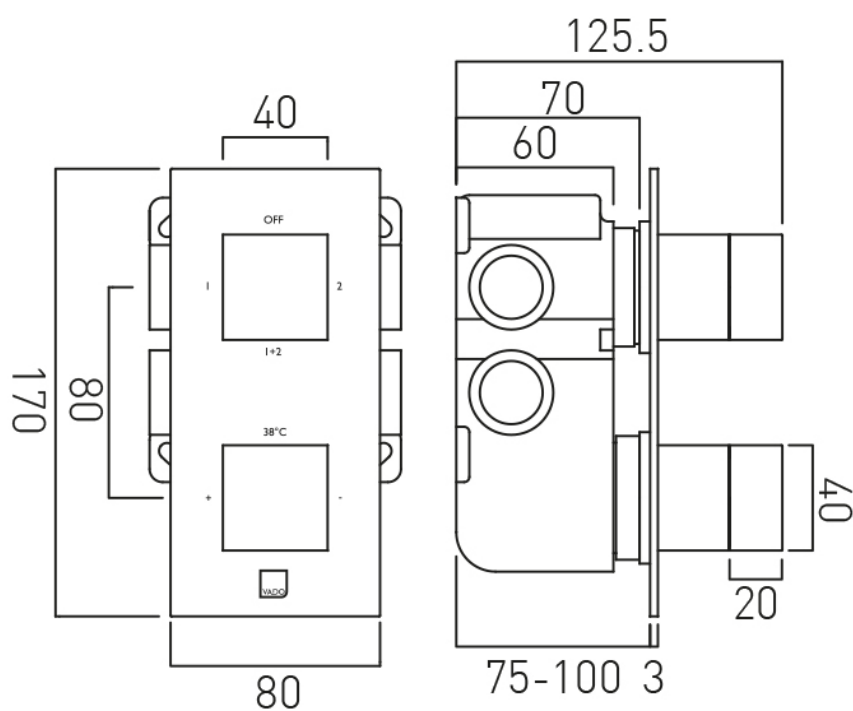

## DESCRIPTION:

Tablet Notion vertical concealed 2 outlet 2 handle thermostatic shower valve with all-flow function wall mounted  
thermostatic cartridge V-001C-PLA  
diverter cartridge TAB-001G-DIV  
2 x 3/4" female inlets  
2 x 3/4" female outlets  
includes 3/4" - 1/2" adaptors  
supplied with mortar/tile guard  
min-max wall mount 75-100mm  
optimum installation depth 87mm  
minimum operating pressure  
0.2 bar LP (shower) 1.0 bar MP (bath)

## FLOW RATE AT 3.0 BAR FLOW PRESSURE:

32 l/min

tel: 01934 744466  
email: sales@vado.com  
www.vado.com

**where inspiration flows**  
taps | showering | accessories

# TECHNICAL DRAWING

**COLLECTION:** NOTION

**PRODUCT CODE:** IND-T148/2-NOT-BRG

tel: 01934 744466  
email: sales@vado.com  
www.vado.com

**where inspiration flows**  
taps | showering | accessories