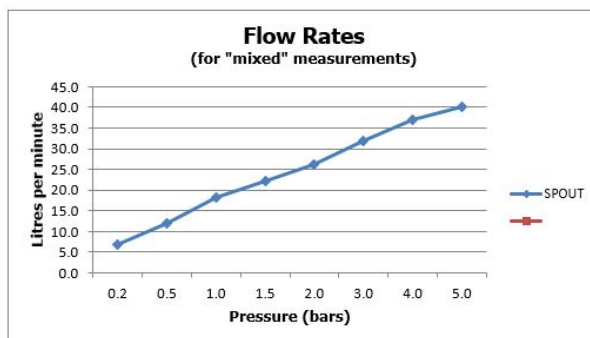

SPECIFICATION SHEET

COLLECTION: NOTION

PRODUCT CODE: IND-T148/2-NOT-BLK

DESCRIPTION:

Tablet Notion vertical concealed 2 outlet 2 handle
thermostatic shower valve with all-flow function
wall mounted
thermostatic cartridge V-001C-PLA
diverter cartridge TAB-001G-DIV
2 x 3/4" female inlets
2 x 3/4" female outlets
includes 3/4" - 1/2" adaptors
supplied with mortar/tile guard
min-max wall mount 75-100mm
optimum installation depth 87mm
minimum operating pressure
0.2 bar LP (shower) 1.0 bar MP (bath)

FINISH:

Brushed Black

MINIMUM OPERATING PRESSURE:

0.2 bar LP (shower) 1.0 bar MP (bath)

FLOW RATE AT 3.0 BAR FLOW PRESSURE:

32 l/min

15 year guarantee

tel: 01934 744466
email: sales@vado.com
www.vado.com