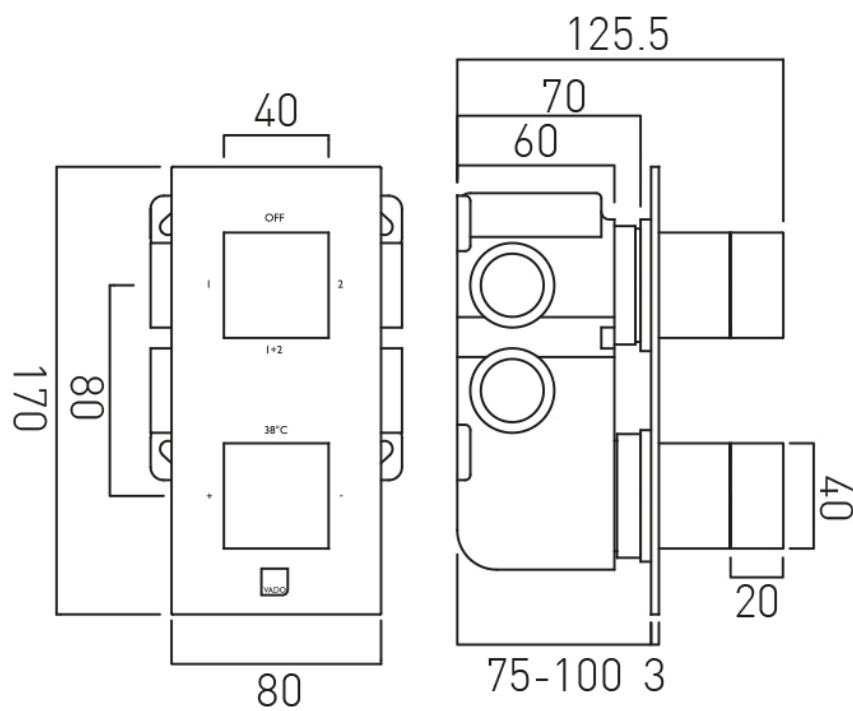

SPECIFICATION SHEET

COLLECTION: NOTION

PRODUCT CODE: IND-T148/2-NOT-BLK

DESCRIPTION:

Tablet Notion vertical concealed 2 outlet 2 handle
thermostatic shower valve with all-flow function
wall mounted
thermostatic cartridge V-001C-PLA
diverter cartridge TAB-001G-DIV
2 x 3/4" female inlets
2 x 3/4" female outlets
includes 3/4" - 1/2" adaptors
supplied with mortar/tile guard
min-max wall mount 75-100mm
optimum installation depth 87mm
minimum operating pressure
0.2 bar LP (shower) 1.0 bar MP (bath)

FINISH:

Brushed Black

MINIMUM OPERATING PRESSURE:

0.2 bar LP (shower) 1.0 bar MP (bath)

FLOW RATE AT 3.0 BAR FLOW PRESSURE:

32 l/min

15 year guarantee

tel: 01934 744466
email: sales@vado.com
www.vado.com

where inspiration flows
taps | showering | accessories

TECHNICAL DRAWING

COLLECTION: NOTION

PRODUCT CODE: IND-T148/2-NOT-BLK

tel: 01934 744466
email: sales@vado.com
www.vado.com

where inspiration flows
taps | showering | accessories