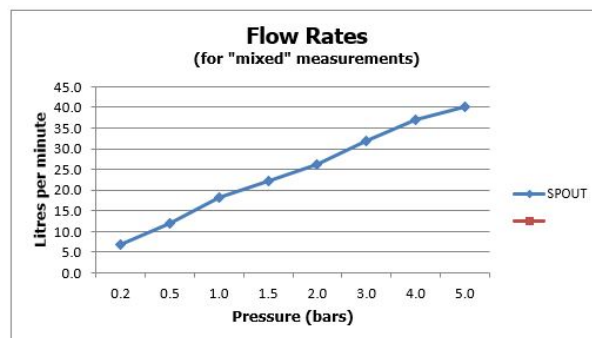

## DESCRIPTION:

Tablet Notion vertical concealed 2 outlet 2 handle  
thermostatic shower valve with all-flow function  
wall mounted  
thermostatic cartridge V-001C-PLA  
diverter cartridge TAB-001G-DIV  
2 x 3/4" female inlets  
2 x 3/4" female outlets  
includes 3/4" - 1/2" adaptors  
supplied with mortar/tile guard  
min-max wall mount 75-100mm  
optimum installation depth 87mm  
minimum operating pressure  
0.2 bar LP (shower) 1.0 bar MP (bath)

## MINIMUM OPERATING PRESSURE:

0.2 bar LP (shower) 1.0 bar MP (bath)

## FLOW RATE AT 3.0 BAR FLOW PRESSURE:

32 l/min

15 year guarantee

tel: 01934 744466  
email: sales@vado.com  
www.vado.com

where inspiration flows  
taps | showering | accessories