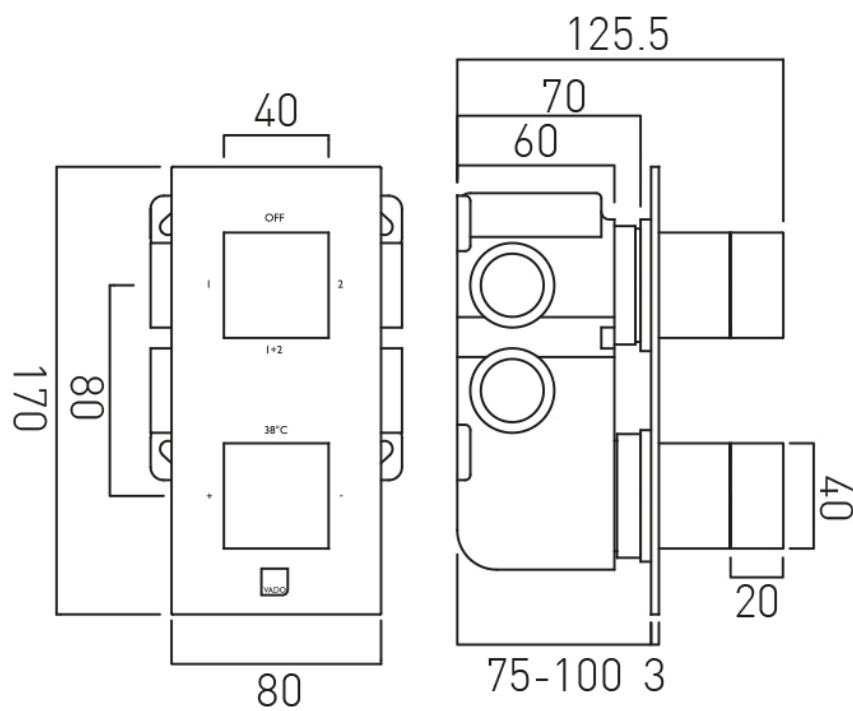

## DESCRIPTION:

Tablet Notion vertical concealed 2 outlet 2 handle  
thermostatic shower valve with all-flow function  
wall mounted  
thermostatic cartridge V-001C-PLA  
diverter cartridge TAB-001G-DIV  
2 x 3/4" female inlets  
2 x 3/4" female outlets  
includes 3/4" - 1/2" adaptors  
supplied with mortar/tile guard  
min-max wall mount 75-100mm  
optimum installation depth 87mm  
minimum operating pressure  
0.2 bar LP (shower) 1.0 bar MP (bath)

# TECHNICAL DRAWING

**COLLECTION:** NOTION

**PRODUCT CODE:** IND-T148/2-NOT-BG

tel: 01934 744466  
email: sales@vado.com  
www.vado.com

**where inspiration flows**  
taps | showering | accessories