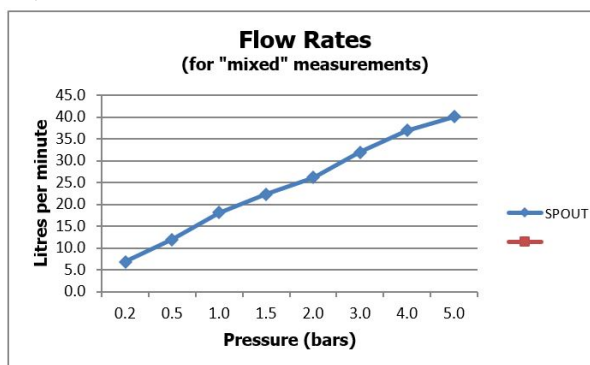

SPECIFICATION SHEET

COLLECTION: KNURLED ACCENTS

PRODUCT CODE: IND-T148/2-BRNK

DESCRIPTION:

knurled Accents Tablet
2 outlet 2 handle
vertical concealed thermostatic shower valve
with all-flow function
thermostatic cartridge V-704-34S
diverter cartridge FL-802-33/2MX
2 x 3/4" female inlets
2 x 3/4" female outlets
includes 3/4" - 1/2" adaptors
tile-to mortar guard included
min-max wall mount 75-100mm
optimum installation depth 87mm
minimum operating pressure
0.2 bar LP (shower) 1.0 bar MP (bath)

FINISH:

Brushed Nickel

MINIMUM OPERATING PRESSURE:

0.2 bar LP (shower) 1.0 bar MP (bath)

FLOW RATE AT 3.0 BAR FLOW PRESSURE:

32 l/min

15 year guarantee

tel: 01934 744466
email: sales@vado.com
www.vado.com