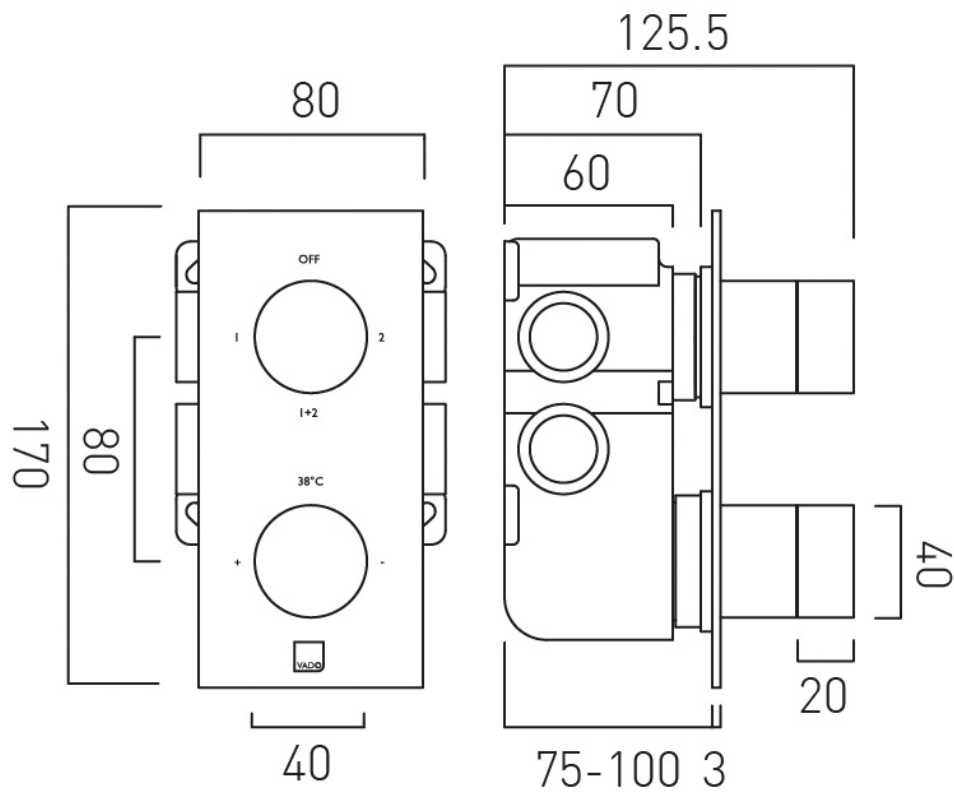

SPECIFICATION SHEET

COLLECTION: KNURLED ACCENTS

PRODUCT CODE: IND-T148/2-BRNK

DESCRIPTION:

knurled Accents Tablet
2 outlet 2 handle
vertical concealed thermostatic shower valve
with all-flow function
thermostatic cartridge V-704-34S
diverter cartridge FL-802-33/2MX
2 x 3/4" female inlets
2 x 3/4" female outlets
includes 3/4" - 1/2" adaptors
tile-to mortar guard included
min-max wall mount 75-100mm
optimum installation depth 87mm
minimum operating pressure
0.2 bar LP (shower) 1.0 bar MP (bath)

FINISH:

Brushed Nickel

MINIMUM OPERATING PRESSURE:

0.2 bar LP (shower) 1.0 bar MP (bath)

FLOW RATE AT 3.0 BAR FLOW PRESSURE:

32 l/min

15 year guarantee

tel: 01934 744466
email: sales@vado.com
www.vado.com

where inspiration flows
taps | showering | accessories

TECHNICAL DRAWING

COLLECTION: KNURLED ACCENTS

PRODUCT CODE: IND-T148/2-BRNK

tel: 01934 744466
email: sales@vado.com
www.vado.com

where inspiration flows
taps | showering | accessories