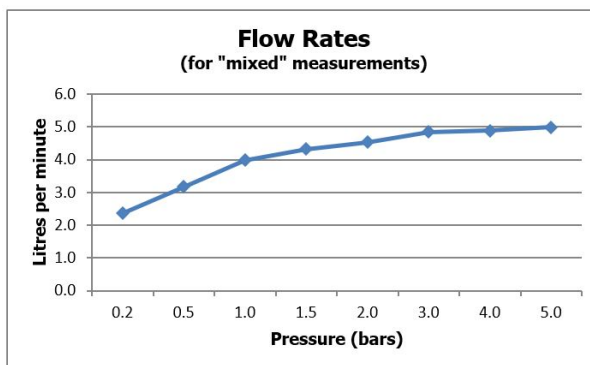

SPECIFICATION SHEET

COLLECTION: KNURLED ACCENTS

PRODUCT CODE: IND-T148/2-BLKK

DESCRIPTION:

knurled Accents Tablet
2 outlet 2 handle
vertical concealed thermostatic shower valve
with all-flow function
thermostatic cartridge V-704-34S
diverter cartridge FL-802-33/2MX
2 x 3/4" female inlets
2 x 3/4" female outlets
includes 3/4" - 1/2" adaptors
tile-to mortar guard included
min-max wall mount 75-100mm
optimum installation depth 87mm
minimum operating pressure
0.2 bar LP (shower) 1.0 bar MP (bath)

FINISH:

Brushed Black

MINIMUM OPERATING PRESSURE:

0.2 bar LP (shower) 1.0 bar MP (bath)

FLOW RATE AT 3.0 BAR FLOW PRESSURE:

32 l/min

15
year guarantee

tel: 01934 744466
email: sales@vado.com
www.vado.com