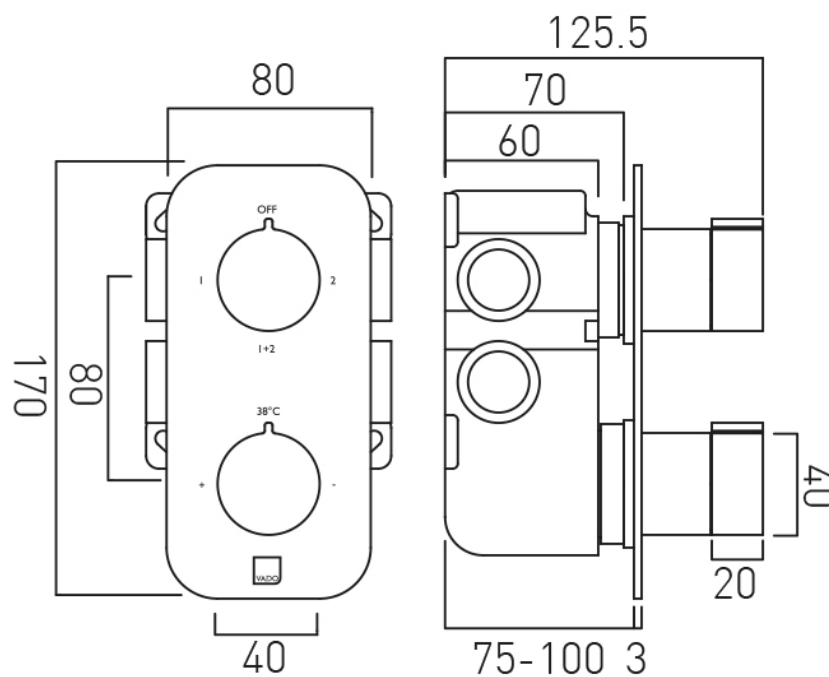

diverter cartridge TAB-001G-DIV

2 x 3/4" female inlets

2 x 3/4" female outlets

includes 3/4" - 1/2" adaptors

supplied with mortar/tile guard

min-max wall mount 75-100mm

optimum installation depth 87mm

minimum operating pressure 0.2 bar LP (shower) / 1.0

tel: 01934 744466

email: sales@vado.com

www.vado.com

where inspiration flows

taps | showering | accessories

TECHNICAL DRAWING

COLLECTION: ALTITUDE

PRODUCT CODE: IND-T148/2-ALT-BRN