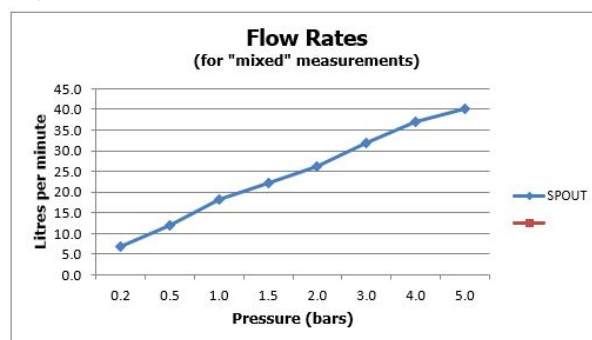

bar MP (bath)

FINISH:

Brushed Gold

MINIMUM OPERATING PRESSURE:

0.2 bar LP (shower) 1.0 bar MP (bath)

FLOW RATE AT 3.0 BAR FLOW PRESSURE:

32 l/min

15 year guarantee