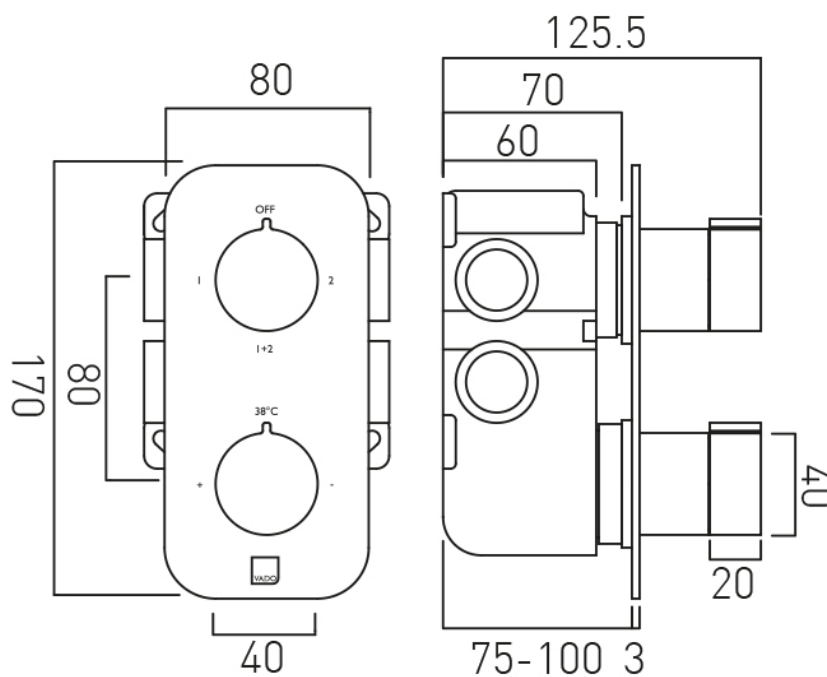

SPECIFICATION SHEET

COLLECTION: ALTITUDE

PRODUCT CODE: IND-T148/2-ALT-BRG

DESCRIPTION:

Tablet Altitude vertical concealed 2 outlet 2 handle
thermostatic shower valve with all-flow function

wall mounted

thermostatic cartridge V-001C-PLA

diverter cartridge TAB-001G-DIV

2 x 3/4" female inlets

2 x 3/4" female outlets

includes 3/4" - 1/2" adaptors

supplied with mortar/tile guard

min-max wall mount 75-100mm

optimum installation depth 87mm

minimum operating pressure 0.2 bar LP (shower) / 1.0

tel: 01934 744466

email: sales@vado.com

www.vado.com

where inspiration flows

taps | showering | accessories

TECHNICAL DRAWING

COLLECTION: ALTITUDE

PRODUCT CODE: IND-T148/2-ALT-BRG