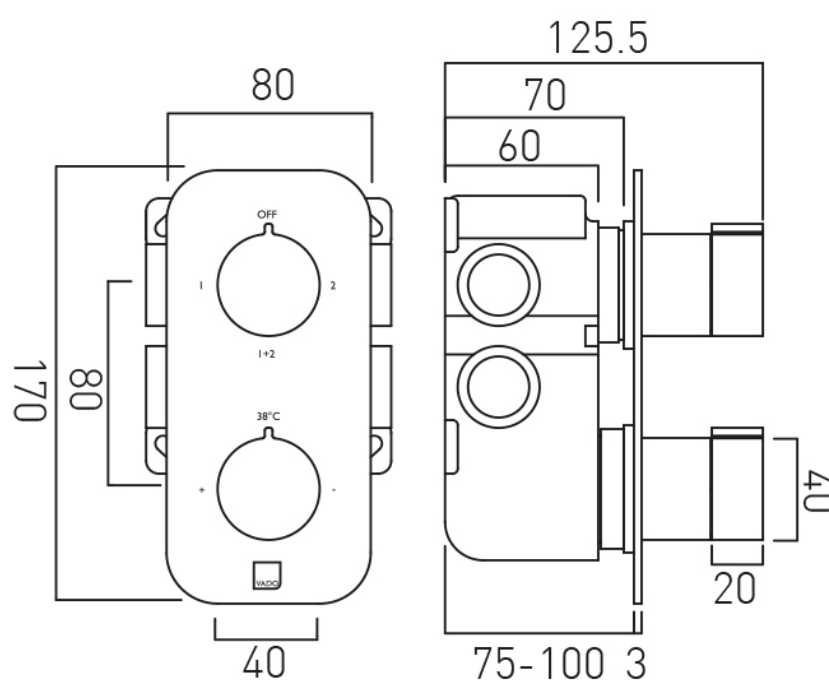

SPECIFICATION SHEET

COLLECTION: ALTITUDE

PRODUCT CODE: IND-T148/2-ALT-BG

DESCRIPTION:

Tablet Altitude vertical concealed 2 outlet 2 handle
thermostatic shower valve with all-flow function

wall mounted

thermostatic cartridge V-001C-PLA

diverter cartridge TAB-001G-DIV

2 x 3/4" female inlets

2 x 3/4" female outlets

includes 3/4" - 1/2" adaptors

supplied with mortar/tile guard

min-max wall mount 75-100mm

optimum installation depth 87mm

minimum operating pressure 0.2 bar LP (shower) / 1.0

tel: 01934 744466

email: sales@vado.com

www.vado.com

where inspiration flows

taps | showering | accessories

TECHNICAL DRAWING

COLLECTION: ALTITUDE

PRODUCT CODE: IND-T148/2-ALT-BG