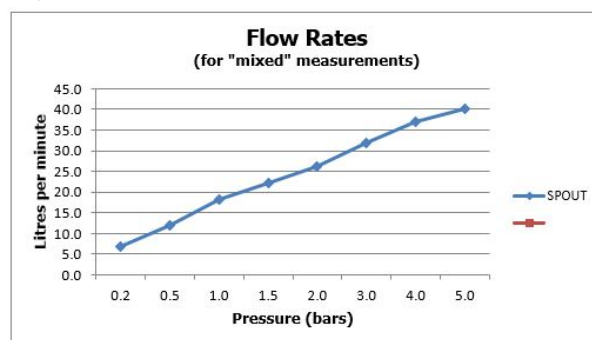

bar MP (bath)

FINISH:

Bright Gold

MINIMUM OPERATING PRESSURE:

0.2 bar LP (shower) 1.0 bar MP (bath)

FLOW RATE AT 3.0 BAR FLOW PRESSURE:

32 l/min

15 year guarantee