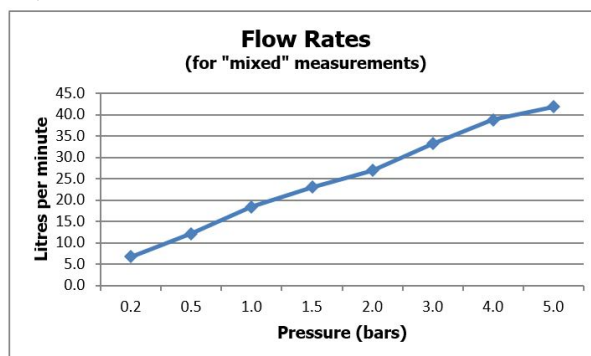

## DESCRIPTION:

knurled Accents Tablet  
3 outlet 3 handle  
horizontal concealed thermostatic shower valve  
with all-flow function  
thermostatic cartridge V-704-34S  
diverter cartridge FL-802-33/2MX  
flow cartridge TAB-002A-3/4  
2 x 3/4" female inlets  
2 x 3/4" female outlets  
includes 3/4" - 1/2" adaptors  
tile-to mortar guard included  
min-max wall mount 75-100mm  
optimum installation depth 87mm  
minimum operating pressure  
0.2 bar LP (shower) 1.0 bar MP (bath)

## MINIMUM OPERATING PRESSURE:

0.2 bar LP (shower) 1.0 bar MP (bath)

## FLOW RATE AT 3.0 BAR FLOW PRESSURE:

33 l/min

15 year guarantee

tel: 01934 744466  
email: sales@vado.com  
www.vado.com

where inspiration flows  
taps | showering | accessories