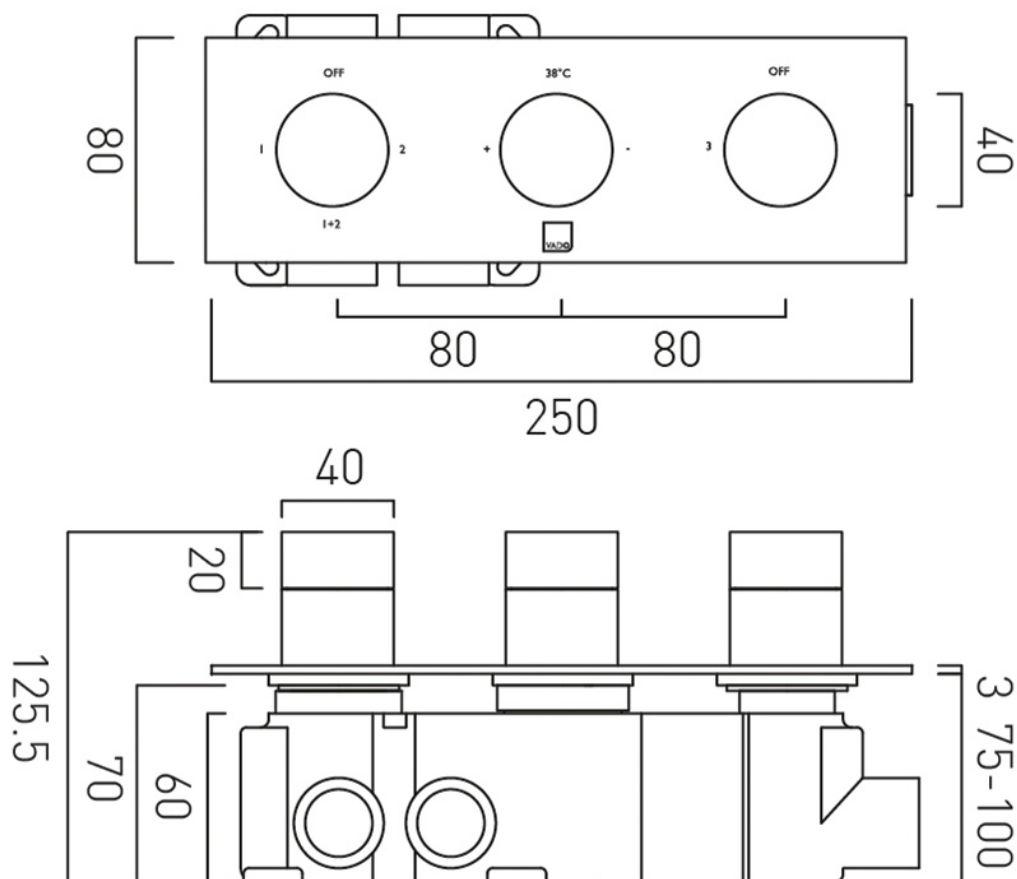

## DESCRIPTION:

knurled Accents Tablet  
3 outlet 3 handle  
horizontal concealed thermostatic shower valve  
with all-flow function  
thermostatic cartridge V-704-34S  
diverter cartridge FL-802-33/2MX  
flow cartridge TAB-002A-3/4  
2 x 3/4" female inlets  
2 x 3/4" female outlets  
includes 3/4" - 1/2" adaptors  
tile-to mortar guard included  
min-max wall mount 75-100mm  
optimum installation depth 87mm  
minimum operating pressure  
0.2 bar LP (shower) 1.0 bar MP (bath)

# TECHNICAL DRAWING

**COLLECTION:** KNURLED ACCENTS

**PRODUCT CODE:** IND-T128/3-H-BLKK

tel: 01934 744466  
email: [sales@vado.com](mailto:sales@vado.com)  
[www.vado.com](http://www.vado.com)

**where inspiration flows**  
taps | showering | accessories