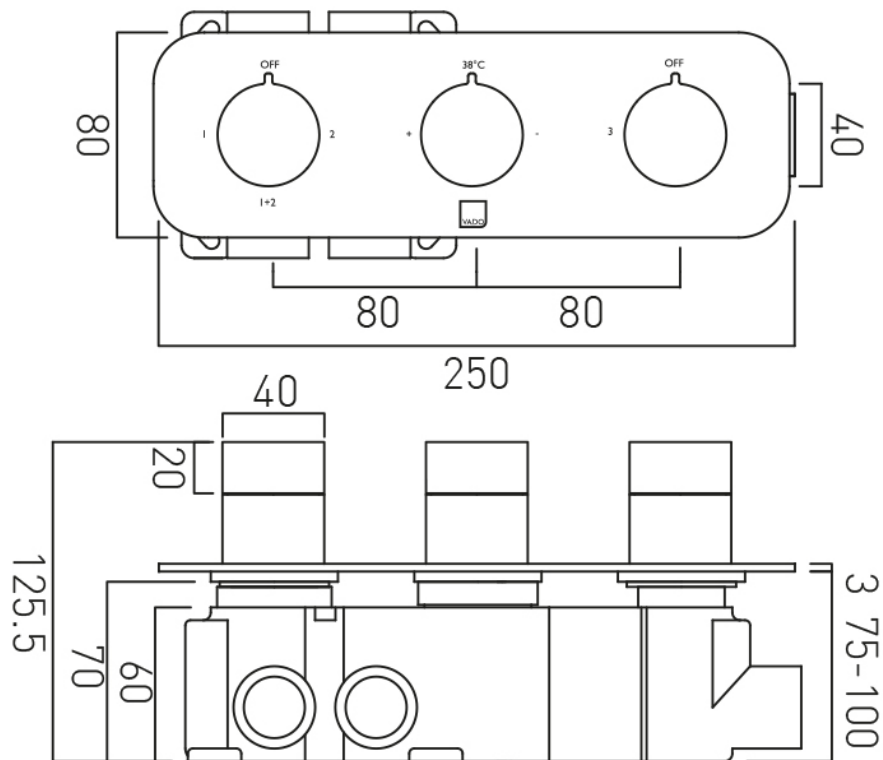

## DESCRIPTION:

Tablet Altitude horizontal concealed 3 outlet 3 handle thermostatic shower valve with all-flow function wall mounted  
thermostatic cartridge V-001C-PLA  
diverter cartridge TAB-001G-DIV  
flow cartridge TAB-002A-3/4  
2 x 3/4" female inlets  
3 x 3/4" female outlets  
includes 3/4" - 1/2" adaptors  
supplied with mortar/tile guard  
min-max wall mount 75-100mm  
optimum installation depth 87mm  
minimum operating pressure 0.2 bar LP (shower) / 1.0 bar MP (bath)

## FLOW RATE AT 3.0 BAR FLOW PRESSURE:

33 l/min

tel: 01934 744466  
email: sales@vado.com  
www.vado.com

**where inspiration flows**  
taps | showering | accessories

# TECHNICAL DRAWING

**COLLECTION:** ALTITUDE

**PRODUCT CODE:** IND-T128/3-H-ALT-BRN

tel: 01934 744466  
email: [sales@vado.com](mailto:sales@vado.com)  
[www.vado.com](http://www.vado.com)

**where inspiration flows**  
taps | showering | accessories