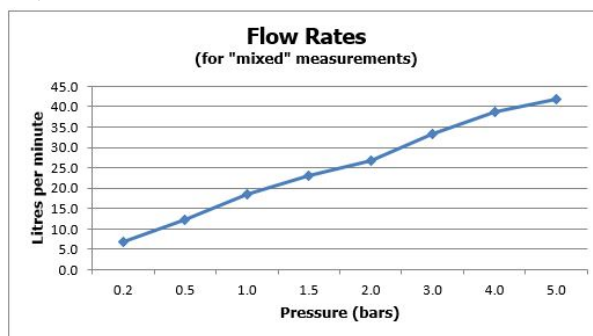

## MINIMUM OPERATING PRESSURE:

0.2 bar LP (shower) 1.0 bar MP (bath)

## FLOW RATE AT 3.0 BAR FLOW PRESSURE:

33 l/min

tel: 01934 744466  
email: sales@vado.com  
www.vado.com

**where inspiration flows**  
taps | showering | accessories