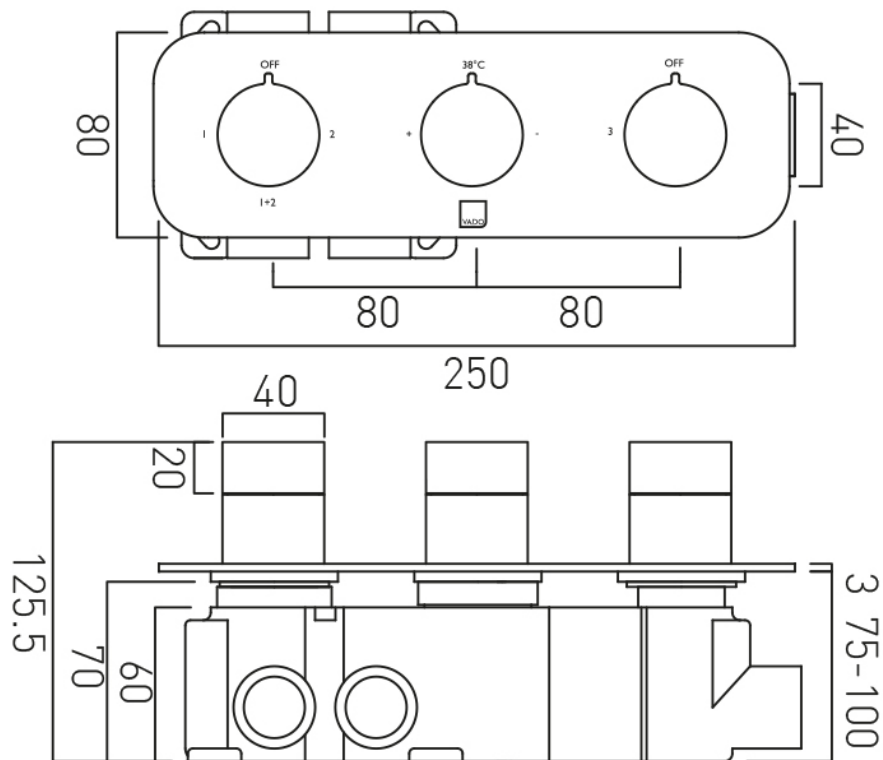

## DESCRIPTION:

Tablet Altitude horizontal concealed 3 outlet 3 handle thermostatic shower valve with all-flow function wall mounted  
thermostatic cartridge V-001C-PLA  
diverter cartridge TAB-001G-DIV  
flow cartridge TAB-002A-3/4  
2 x 3/4" female inlets  
3 x 3/4" female outlets  
includes 3/4" - 1/2" adaptors  
supplied with mortar/tile guard  
min-max wall mount 75-100mm  
optimum installation depth 87mm  
minimum operating pressure 0.2 bar LP (shower) / 1.0 bar MP (bath)

## FLOW RATE AT 3.0 BAR FLOW PRESSURE:

33 l/min

tel: 01934 744466  
email: sales@vado.com  
www.vado.com

**where inspiration flows**  
taps | showering | accessories

# TECHNICAL DRAWING

**COLLECTION:** ALTITUDE

**PRODUCT CODE:** IND-T128/3-H-ALT-BRG

tel: 01934 744466  
email: [sales@vado.com](mailto:sales@vado.com)  
[www.vado.com](http://www.vado.com)

**where inspiration flows**  
taps | showering | accessories