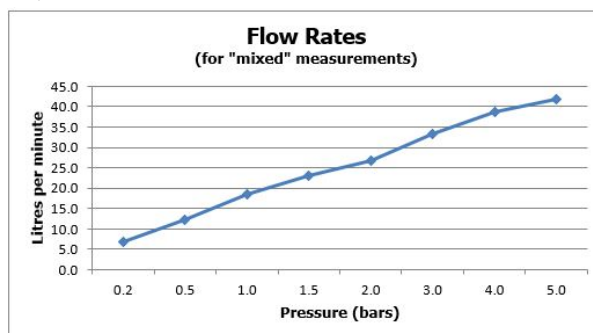

## MINIMUM OPERATING PRESSURE:

0.2 bar LP (shower) 1.0 bar MP (bath)

## FLOW RATE AT 3.0 BAR FLOW PRESSURE:

33 l/min

tel: 01934 744466  
email: sales@vado.com  
www.vado.com

**where inspiration flows**  
taps | showering | accessories