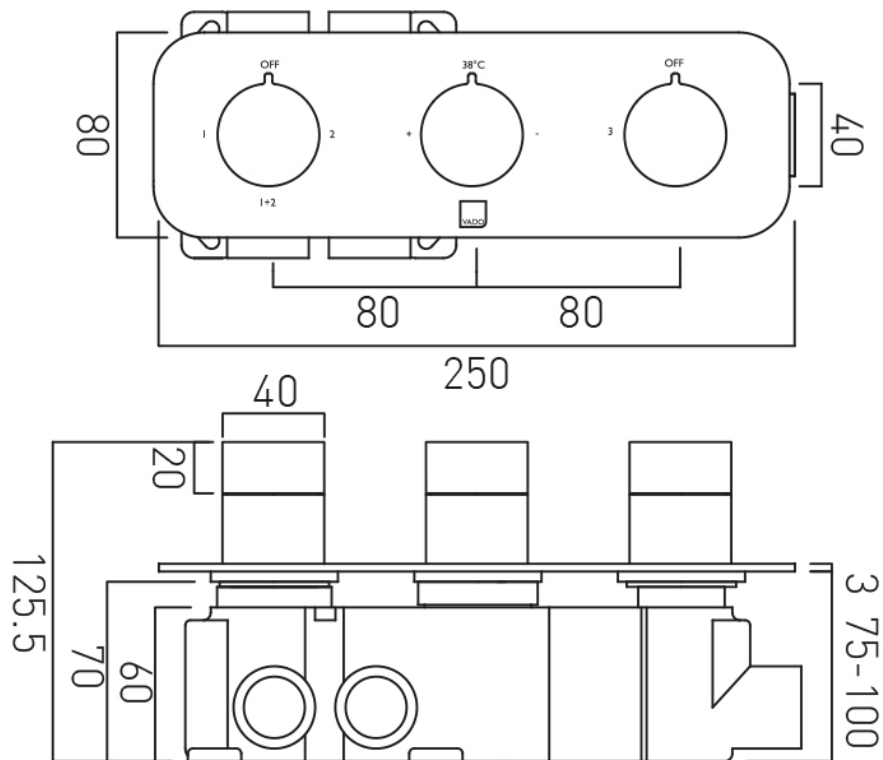

## DESCRIPTION:

Tablet Altitude horizontal concealed 3 outlet 3 handle thermostatic shower valve with all-flow function wall mounted  
thermostatic cartridge V-001C-PLA  
diverter cartridge TAB-001G-DIV  
flow cartridge TAB-002A-3/4  
2 x 3/4" female inlets  
3 x 3/4" female outlets  
includes 3/4" - 1/2" adaptors  
supplied with mortar/tile guard  
min-max wall mount 75-100mm  
optimum installation depth 87mm  
minimum operating pressure 0.2 bar LP (shower) / 1.0 bar MP (bath)

## FLOW RATE AT 3.0 BAR FLOW PRESSURE:

33 l/min

tel: 01934 744466  
email: sales@vado.com  
www.vado.com

**where inspiration flows**  
taps | showering | accessories

# TECHNICAL DRAWING

**COLLECTION:** ALTITUDE

**PRODUCT CODE:** IND-T128/3-H-ALT-BLK

tel: 01934 744466  
email: [sales@vado.com](mailto:sales@vado.com)  
[www.vado.com](http://www.vado.com)

**where inspiration flows**  
taps | showering | accessories