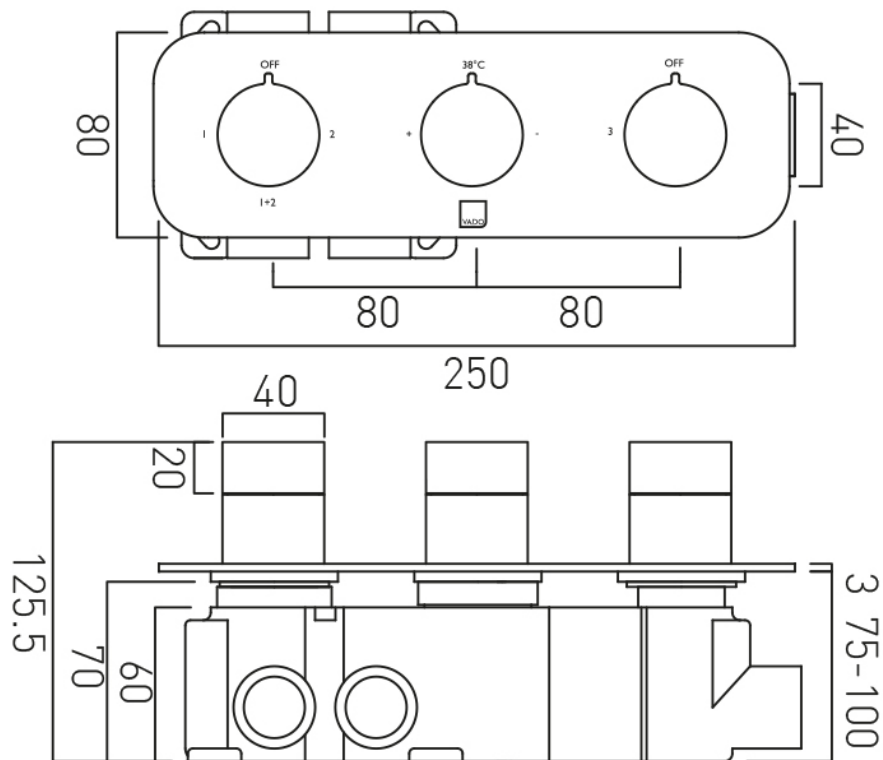

SPECIFICATION SHEET

COLLECTION: ALTITUDE

PRODUCT CODE: IND-T128/3-H-ALT-BG

DESCRIPTION:

Tablet Altitude horizontal concealed 3 outlet 3 handle thermostatic shower valve with all-flow function wall mounted
thermostatic cartridge V-001C-PLA
diverter cartridge TAB-001G-DIV
flow cartridge TAB-002A-3/4
2 x 3/4" female inlets
3 x 3/4" female outlets
includes 3/4" - 1/2" adaptors
supplied with mortar/tile guard
min-max wall mount 75-100mm
optimum installation depth 87mm
minimum operating pressure 0.2 bar LP (shower) / 1.0 bar MP (bath)

where inspiration flows
taps | showering | accessories

TECHNICAL DRAWING

COLLECTION: ALTITUDE

PRODUCT CODE: IND-T128/3-H-ALT-BG

tel: 01934 744466
email: sales@vado.com
www.vado.com

where inspiration flows
taps | showering | accessories