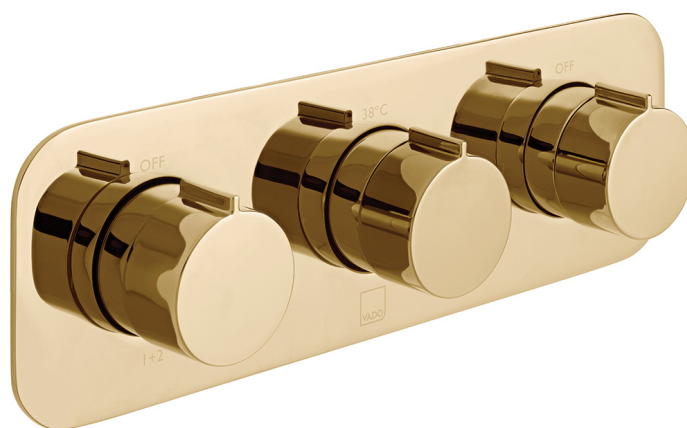

SPECIFICATION SHEET

COLLECTION: ALTITUDE

PRODUCT CODE: IND-T128/3-H-ALT-BG

DESCRIPTION:

Tablet Altitude horizontal concealed 3 outlet 3 handle thermostatic shower valve with all-flow function wall mounted
thermostatic cartridge V-001C-PLA
diverter cartridge TAB-001G-DIV
flow cartridge TAB-002A-3/4
2 x 3/4" female inlets
3 x 3/4" female outlets
includes 3/4" - 1/2" adaptors
supplied with mortar/tile guard
min-max wall mount 75-100mm
optimum installation depth 87mm
minimum operating pressure 0.2 bar LP (shower) / 1.0 bar MP (bath)

FINISH:

Bright Gold

MINIMUM OPERATING PRESSURE:

0.2 bar LP (shower) 1.0 bar MP (bath)

FLOW RATE AT 3.0 BAR FLOW PRESSURE:

33 l/min

15 year guarantee

tel: 01934 744466
email: sales@vado.com
www.vado.com