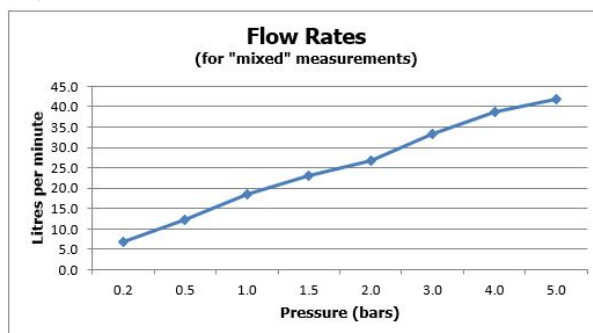

FINISH:

Bright Gold

MINIMUM OPERATING PRESSURE:

0.2 bar LP (shower) 1.0 bar MP (bath)

FLOW RATE AT 3.0 BAR FLOW PRESSURE:

33 l/min

15 year guarantee

tel: 01934 744466
email: sales@vado.com
www.vado.com