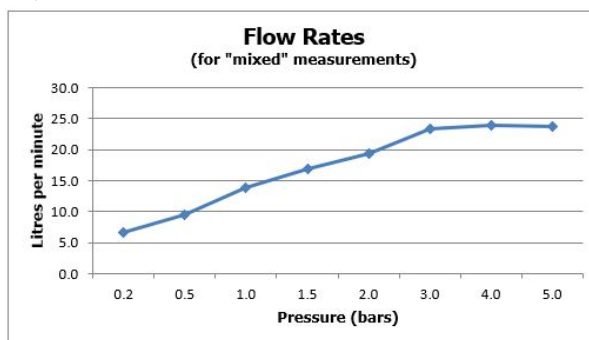

SPECIFICATION SHEET

COLLECTION: INDIVIDUAL

PRODUCT CODE: IND-SQ/30-BLK

DESCRIPTION:

single function easy clean slim line square shower head
300mm (12")

minimum operating pressure 0.2 bar LP

FINISH:

Brushed Black

MINIMUM OPERATING PRESSURE:

0.2 bar LP

FLOW RATE AT 3.0 BAR FLOW PRESSURE:

24 l/min

tel: 01934 744466
email: sales@vado.com
www.vado.com

where inspiration flows
taps | showering | accessories

TECHNICAL DRAWING