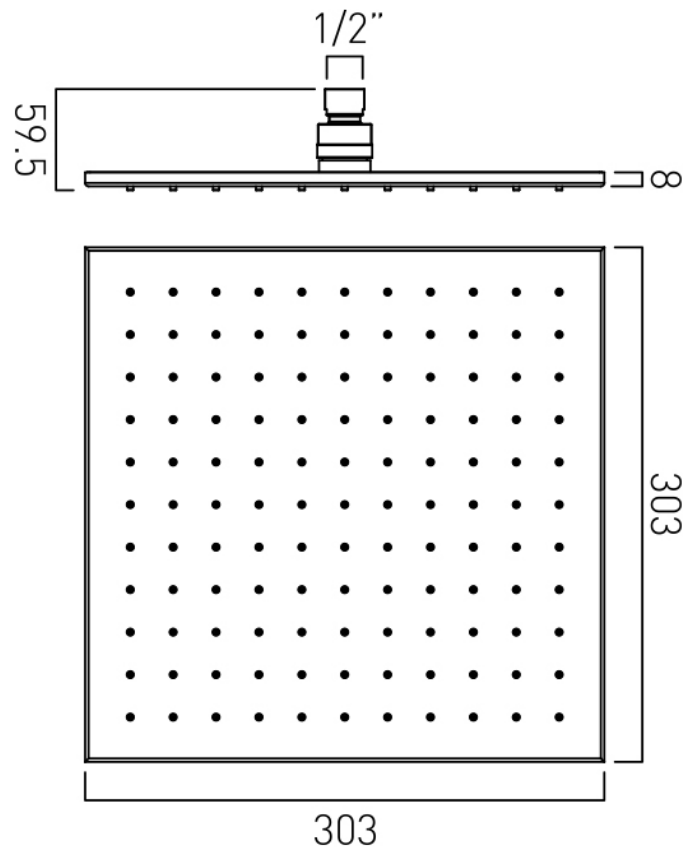

TECHNICAL DRAWING

COLLECTION: INDIVIDUAL

PRODUCT CODE: IND-SQ/30-BLK

tel: 01934 744466
email: sales@vado.com
www.vado.com

where inspiration flows
taps | showering | accessories