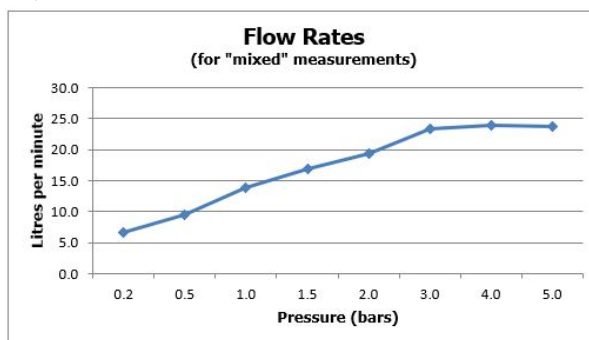

SPECIFICATION SHEET

COLLECTION: INDIVIDUAL

PRODUCT CODE: IND-SQ/30-BG

DESCRIPTION:

single function easy clean slim line square shower head
300mm (12")

minimum operating pressure 0.2 bar LP

FINISH:

Bright Gold

MINIMUM OPERATING PRESSURE:

0.2 bar LP

FLOW RATE AT 3.0 BAR FLOW PRESSURE:

24 l/min

tel: 01934 744466
email: sales@vado.com
www.vado.com

where inspiration flows
taps | showering | accessories

TECHNICAL DRAWING