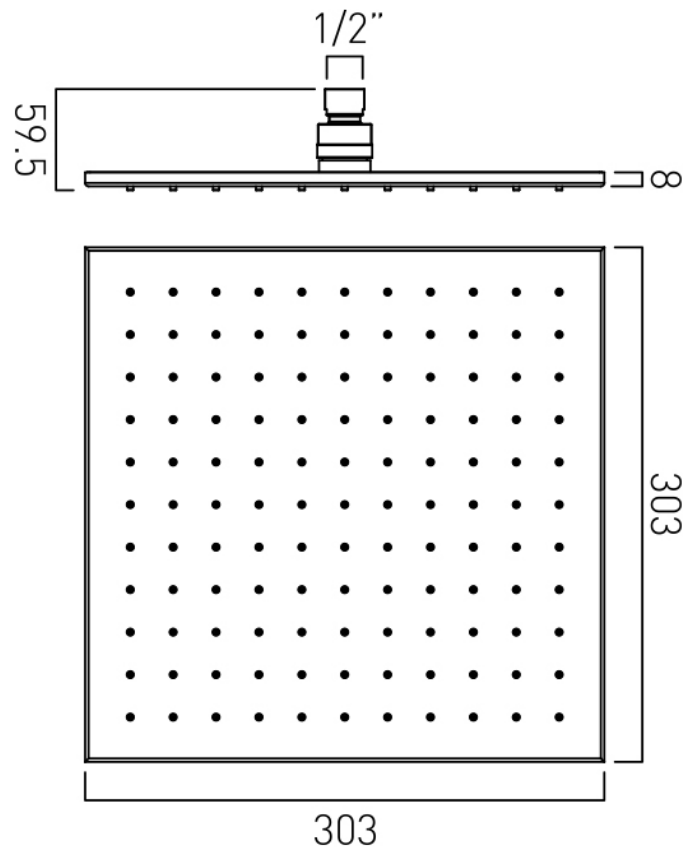

TECHNICAL DRAWING

COLLECTION: INDIVIDUAL

PRODUCT CODE: IND-SQ/30-BG

tel: 01934 744466
email: sales@vado.com
www.vado.com

where inspiration flows
taps | showering | accessories