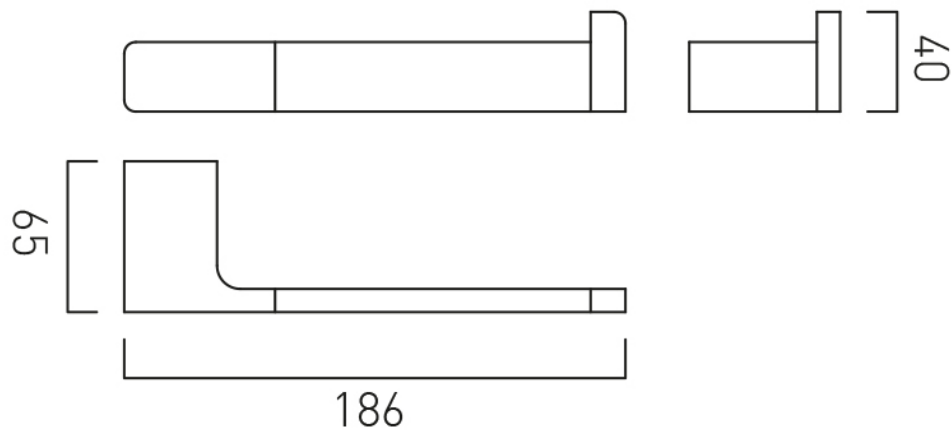

TECHNICAL DRAWING

COLLECTION: SHAMA

PRODUCT CODE: IND-SHA180-BRG

tel: 01934 744466
email: sales@vado.com
www.vado.com

where inspiration flows
taps | showering | accessories