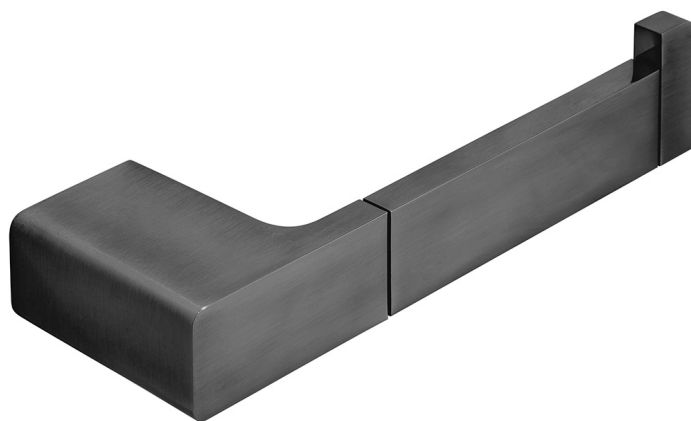

SPECIFICATION SHEET

COLLECTION: SHAMA

PRODUCT CODE: IND-SHA180-BLK

DESCRIPTION:

shama paper holder wall mounted

FINISH:

Brushed Black

tel: 01934 744466
email: sales@vado.com
www.vado.com

where inspiration flows
taps | showering | accessories

TECHNICAL DRAWING

COLLECTION: SHAMA

PRODUCT CODE: IND-SHA180-BLK

tel: 01934 744466
email: sales@vado.com
www.vado.com

where inspiration flows
taps | showering | accessories