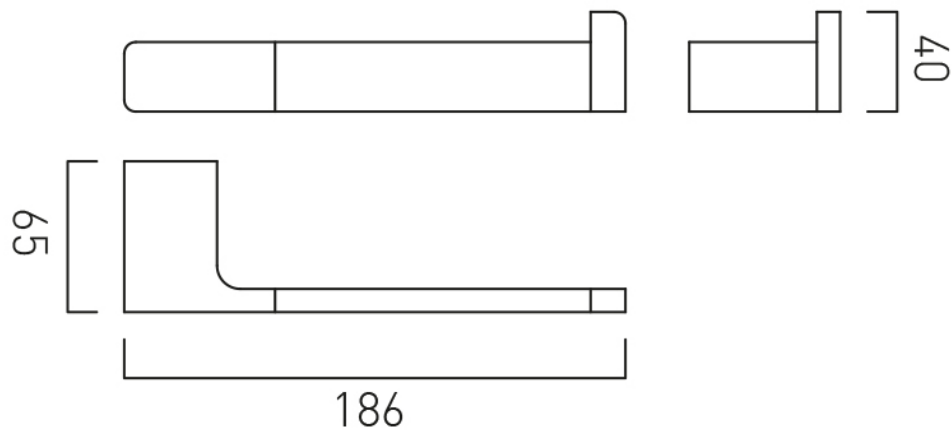

SPECIFICATION SHEET

COLLECTION: SHAMA

PRODUCT CODE: IND-SHA180-BLK

DESCRIPTION:

shama paper holder wall mounted

FINISH:

Brushed Black

tel: 01934 744466
email: sales@vado.com
www.vado.com

where inspiration flows
taps | showering | accessories

TECHNICAL DRAWING

COLLECTION: SHAMA

PRODUCT CODE: IND-SHA180-BLK

tel: 01934 744466
email: sales@vado.com
www.vado.com

where inspiration flows
taps | showering | accessories