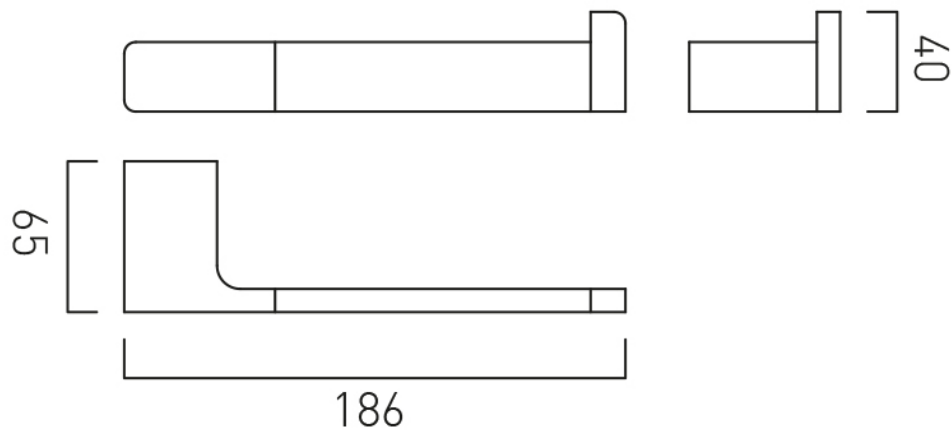

SPECIFICATION SHEET

COLLECTION: SHAMA

PRODUCT CODE: IND-SHA180-BG

DESCRIPTION:

shama paper holder wall mounted

FINISH:

Bright Gold

tel: 01934 744466
email: sales@vado.com
www.vado.com

where inspiration flows
taps | showering | accessories

TECHNICAL DRAWING

COLLECTION: SHAMA

PRODUCT CODE: IND-SHA180-BG

tel: 01934 744466
email: sales@vado.com
www.vado.com

where inspiration flows
taps | showering | accessories