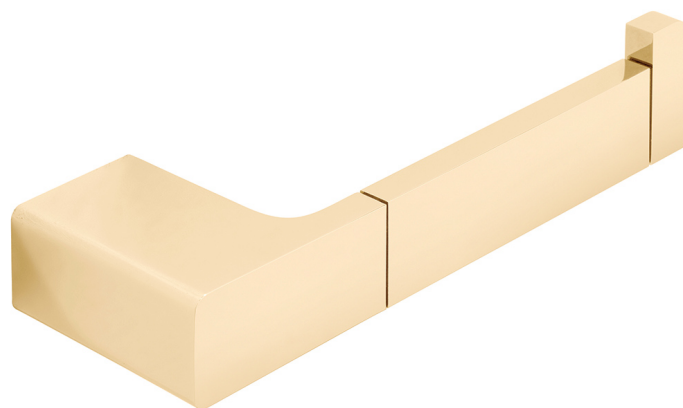

SPECIFICATION SHEET

COLLECTION: SHAMA

PRODUCT CODE: IND-SHA180-BG

DESCRIPTION:

shama paper holder wall mounted

FINISH:

Bright Gold

tel: 01934 744466
email: sales@vado.com
www.vado.com

where inspiration flows
taps | showering | accessories

TECHNICAL DRAWING

COLLECTION: SHAMA

PRODUCT CODE: IND-SHA180-BG

tel: 01934 744466
email: sales@vado.com
www.vado.com

where inspiration flows
taps | showering | accessories