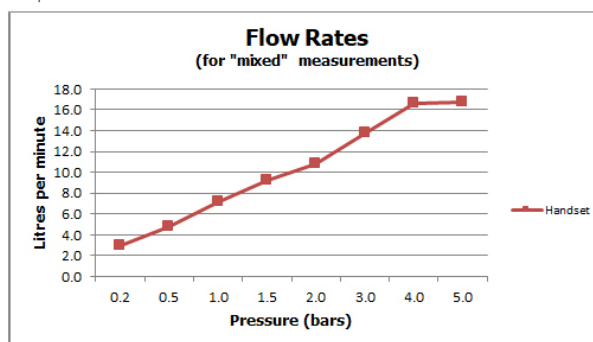

minimum operating pressure 1.0 bar MP

FINISH:

Brushed Gold

MINIMUM OPERATING PRESSURE:

1.0 bar MP

FLOW RATE AT 3.0 BAR FLOW PRESSURE:

14 l/m

tel: 01934 744466
email: sales@vado.com
www.vado.com