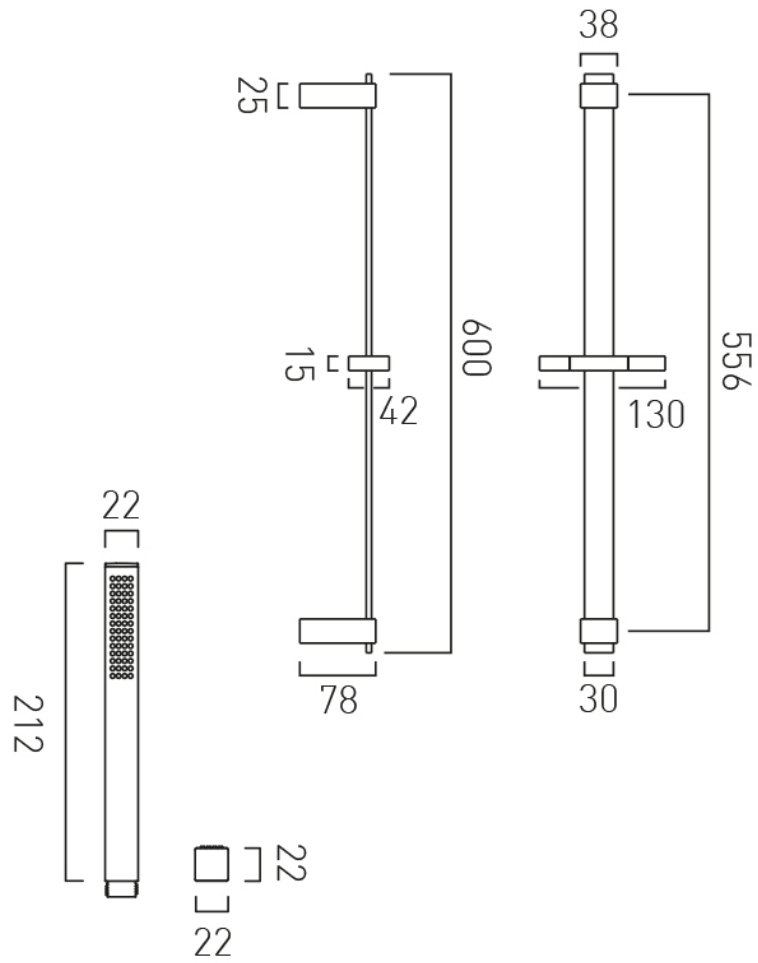

SPECIFICATION SHEET

COLLECTION: INDIVIDUAL

PRODUCT CODE: IND-SFSRK/SQ-BRG

DESCRIPTION:

single-function slide rail shower kit with

- single function handset
- rub-clean
- 900mm slide rail
- 150cm shower hose
- wall mounted

minimum operating pressure 1.0 bar MP

FINISH:

Brushed Gold

MINIMUM OPERATING PRESSURE:

1.0 bar MP

FLOW RATE AT 3.0 BAR FLOW PRESSURE:

14 l/m

tel: 01934 744466
email: sales@vado.com
www.vado.com

where inspiration flows
taps | showering | accessories

TECHNICAL DRAWING

COLLECTION: INDIVIDUAL

PRODUCT CODE: IND-SFSRK/SQ-BRG

tel: 01934 744466
email: sales@vado.com
www.vado.com

where inspiration flows
taps | showering | accessories