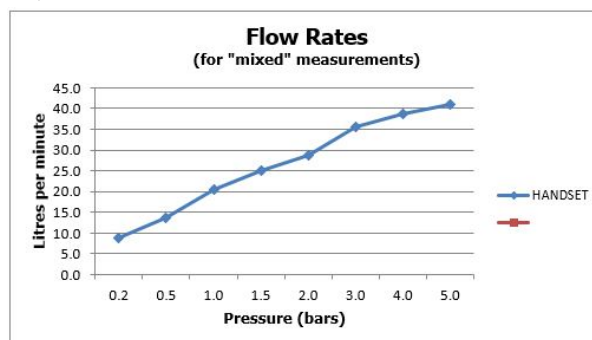

minimum operating pressure 0.2 bar LP

FINISH:

Brushed Black

MINIMUM OPERATING PRESSURE:

0.2 bar LP

FLOW RATE AT 3.0 BAR FLOW PRESSURE:

31 l/min

tel: 01934 744466
email: sales@vado.com
www.vado.com