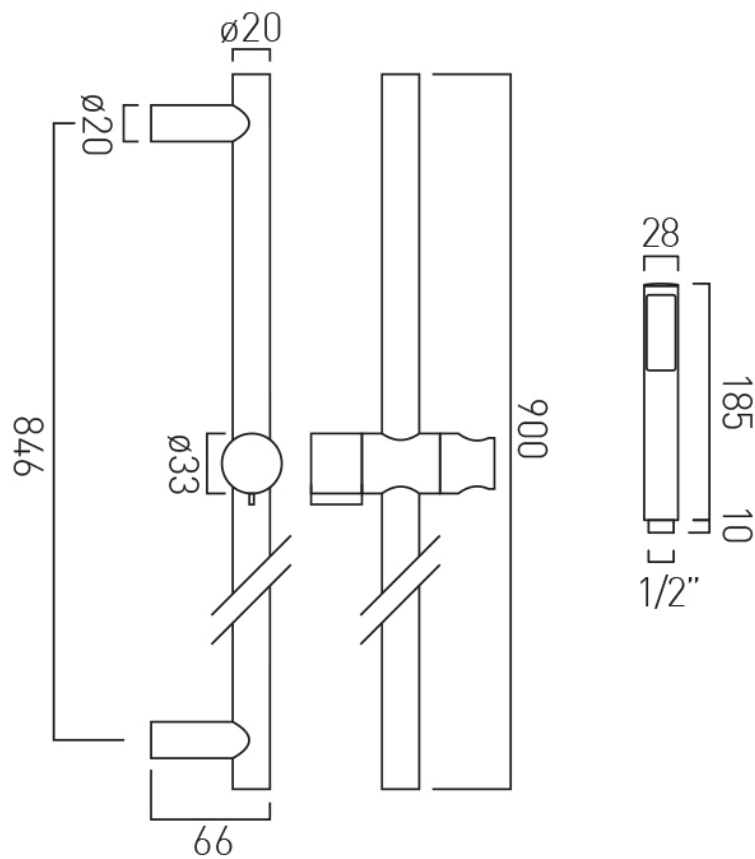

SPECIFICATION SHEET

COLLECTION: INDIVIDUAL

PRODUCT CODE: IND-SFSRK/RO-BLK

DESCRIPTION:

single-function slide rail shower kit with

- single function handset
- rub-clean
- 900mm slide rail
- 150cm shower hose
- wall mounted

minimum operating pressure 0.2 bar LP

FINISH:

Brushed Black

MINIMUM OPERATING PRESSURE:

0.2 bar LP

FLOW RATE AT 3.0 BAR FLOW PRESSURE:

31 l/min

tel: 01934 744466
email: sales@vado.com
www.vado.com

where inspiration flows
taps | showering | accessories

TECHNICAL DRAWING

COLLECTION: INDIVIDUAL

PRODUCT CODE: IND-SFSRK/RO-BLK

tel: 01934 744466
email: sales@vado.com
www.vado.com

where inspiration flows
taps | showering | accessories