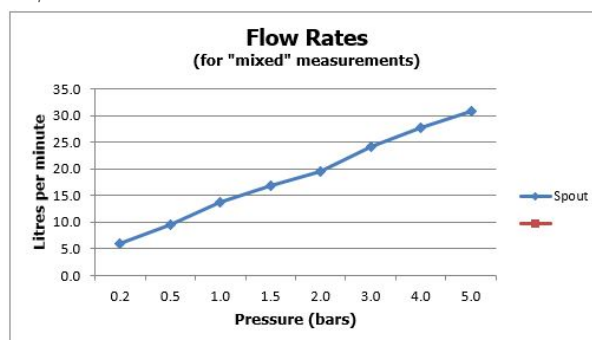

SPECIFICATION SHEET

COLLECTION: INDIVIDUAL
PRODUCT CODE: IND-RO/30-BLK

DESCRIPTION:

single function easy clean slim line round shower head
300mm (12")
minimum operating pressure 0.2 bar LP

FINISH:

Brushed Black

MINIMUM OPERATING PRESSURE:

0.2 bar LP

FLOW RATE AT 3.0 BAR FLOW PRESSURE:

24 l/min

tel: 01934 744466
email: sales@vado.com
www.vado.com

where inspiration flows
taps | showering | accessories

TECHNICAL DRAWING