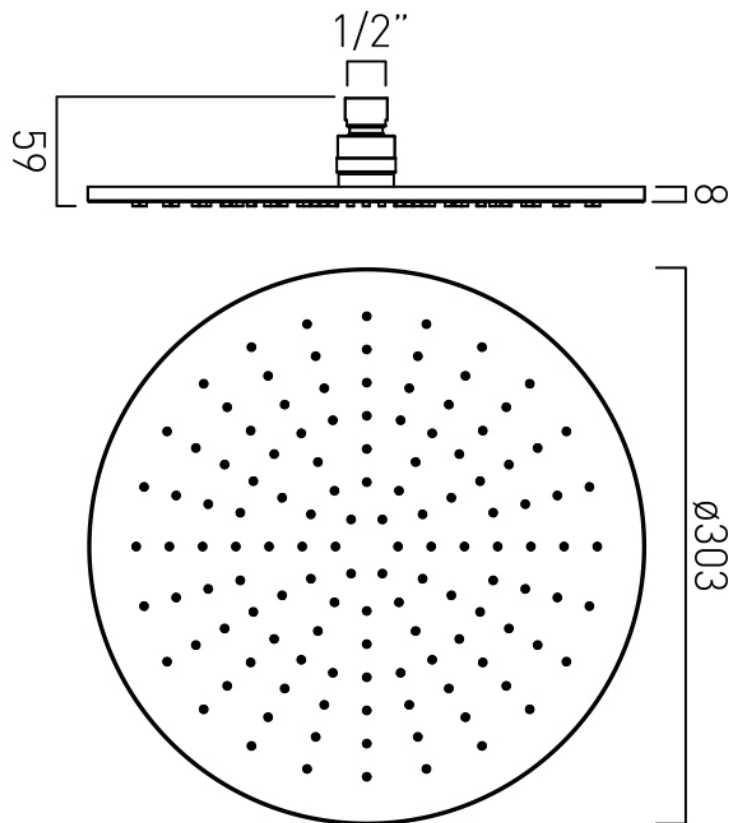

TECHNICAL DRAWING

COLLECTION: INDIVIDUAL

PRODUCT CODE: IND-RO/30-BLK

tel: 01934 744466
email: sales@vado.com
www.vado.com

where inspiration flows
taps | showering | accessories