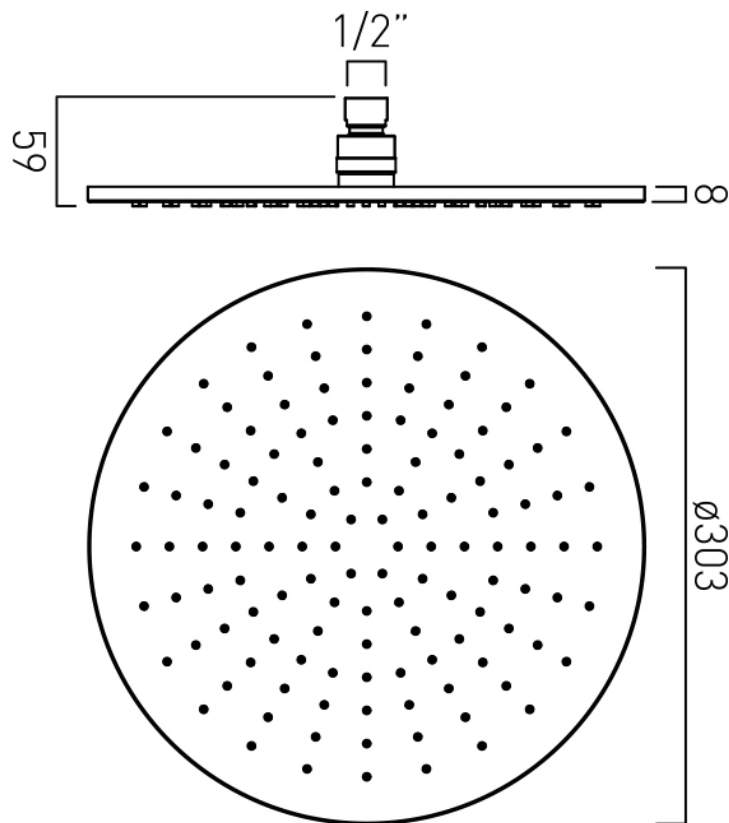

TECHNICAL DRAWING

COLLECTION: INDIVIDUAL

PRODUCT CODE: IND-RO/30-BG

tel: 01934 744466
email: sales@vado.com
www.vado.com

where inspiration flows
taps | showering | accessories