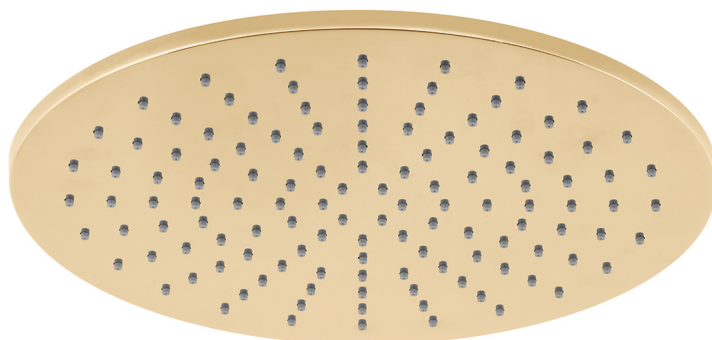

# SPECIFICATION SHEET

**COLLECTION:** INDIVIDUAL

**PRODUCT CODE:** IND-RO/30-BG

**DESCRIPTION:**

single function easy clean slim line round shower head  
300mm (12")

minimum operating pressure 0.2 bar LP

**FINISH:**

Bright Gold

**MINIMUM OPERATING PRESSURE:**

0.2 bar LP

**FLOW RATE AT 3.0 BAR FLOW PRESSURE:**

24 l/min

tel: 01934 744466  
email: [sales@vado.com](mailto:sales@vado.com)  
[www.vado.com](http://www.vado.com)