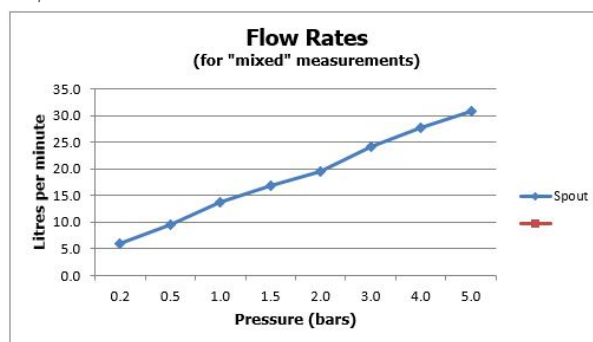

# SPECIFICATION SHEET

**COLLECTION:** INDIVIDUAL

**PRODUCT CODE:** IND-RO/30-BG

**DESCRIPTION:**

single function easy clean slim line round shower head  
300mm (12")

minimum operating pressure 0.2 bar LP

**FINISH:**

Bright Gold

**MINIMUM OPERATING PRESSURE:**

0.2 bar LP

**FLOW RATE AT 3.0 BAR FLOW PRESSURE:**

24 l/min

tel: 01934 744466  
email: [sales@vado.com](mailto:sales@vado.com)  
[www.vado.com](http://www.vado.com)