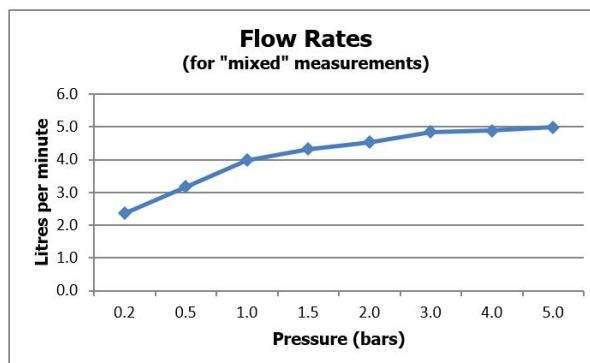

FLOW RATE AT 3.0 BAR FLOW PRESSURE:

4.9 l/m

tel: 01934 744466
email: sales@vado.com
www.vado.com

where inspiration flows
taps | showering | accessories