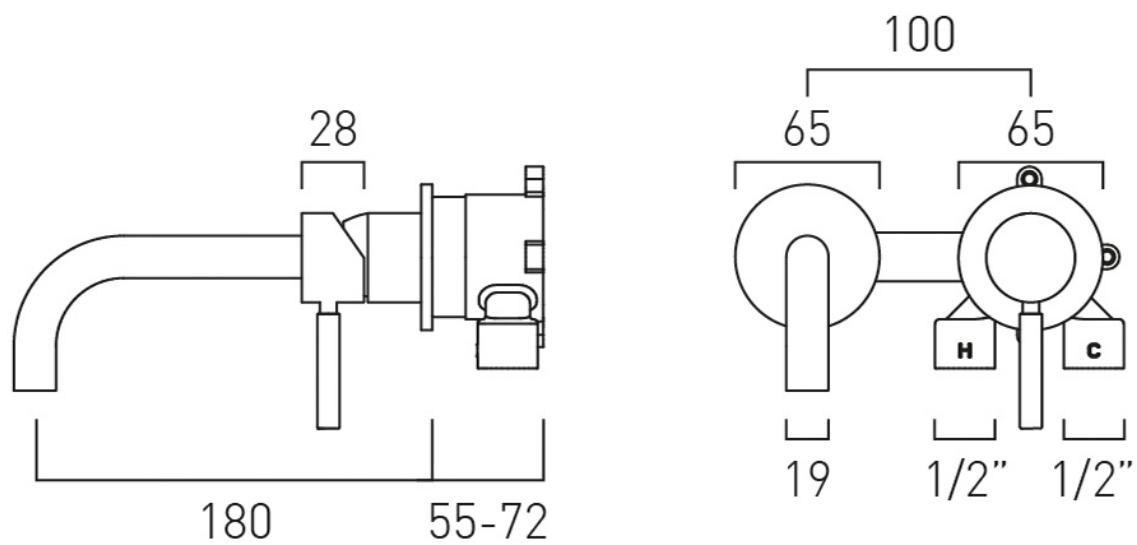

## DESCRIPTION:

knurled Accents slimline 2 hole basin mixer  
single lever, wall mounted  
with water flow aerator  
ceramic cartridge CAR-K35B  
2 x 1/2" inlets  
min-max wall mount 55-72mm  
tile-to mortar guard included  
wall mount drill hole diameters:  
spout 40-48mm handle 45-48mm  
minimum operating pressure 0.2 bar LP

## FLOW REGULATOR:

5 l/m flow regulator fitted as standard

## FLOW RATE AT 3.0 BAR FLOW PRESSURE:

4.9 l/m

tel: 01934 744466  
email: sales@vado.com  
www.vado.com

**where inspiration flows**  
taps | showering | accessories

# TECHNICAL DRAWING

**COLLECTION:** KNURLED ACCENTS

**PRODUCT CODE:** IND-ORI209SA-BRNK

tel: 01934 744466  
email: sales@vado.com  
www.vado.com

**where inspiration flows**  
taps | showering | accessories